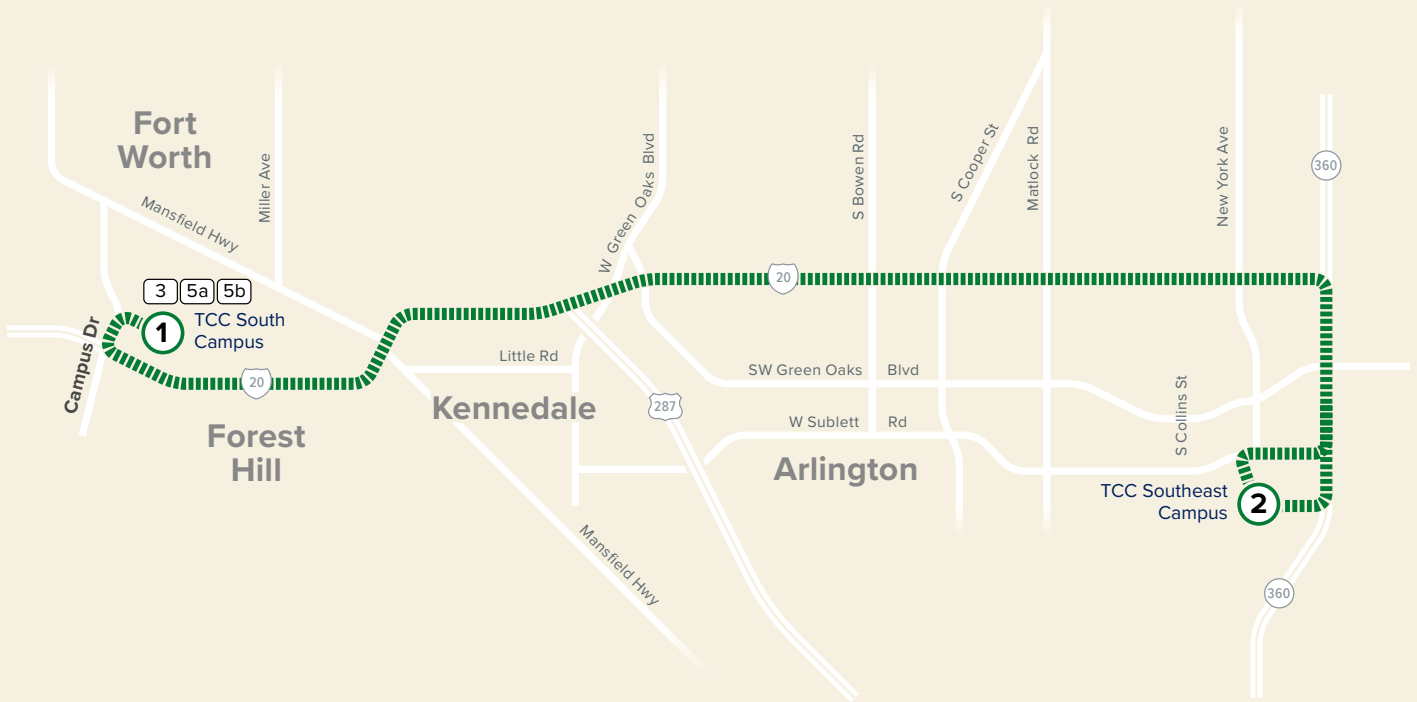

67X

TCC Southeast Campus Xpress

Map Key

-  Non-Stop Service
-  Scheduled Timepoint
-  Transfer to other buses

Weekdays

Eastbound

TCC South
Campus

TCC Southeast
Campus

①

②

5:35
7:05
8:35
10:05
11:35
1:05
2:35
4:05
5:35
7:05
8:25

6:10
7:40
9:10
10:40
12:10
1:40
3:10
4:40
6:10
7:40
8:55

Westbound

TCC Southeast
Campus

TCC South
Campus

②

①

6:25
7:55
9:25
10:55
12:25
1:55
3:25
4:55
6:25
7:55
8:55

6:55
8:25
9:55
11:25
12:55
2:25
3:55
5:25
6:55
8:25
9:25

Route 67X has no service on Weekends or Major Holidays

AM Times

PM Times