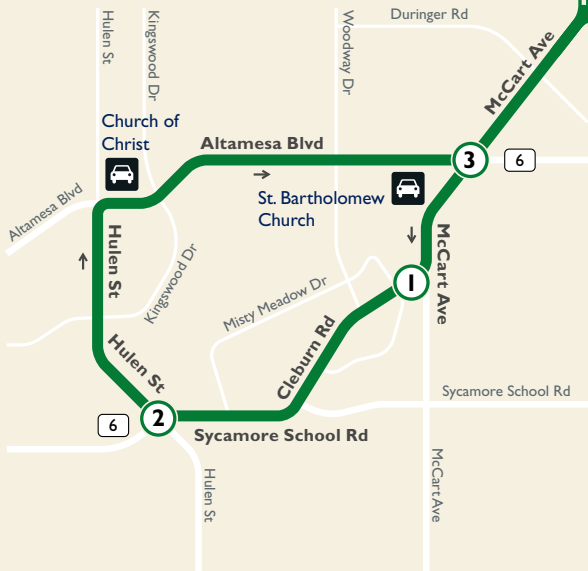

66

Candleridge Altamesa

Map Key

-  Route Line
-  Non-Stop Service
-  AM-Only Service
-  Scheduled Timepoint
-  Transfer Center
-  Transfer to other buses
-  Rail Station
-  Park & Ride

Downtown Fort Worth

Downtown Detail

Intermodal Transportation Center (ITC)
 1, 2, 3, 4, 5, 6, 7, 8, 9, 10, 11, 12, 14, 15, 46, 60, 61, 63, 64, 65, 66, SPUR, Molly

Weekdays

To Downtown

<i>McCart & Cleburne Rd</i>	<i>Hulen & Sycamore School Rd</i>	<i>Altamesa & McCart</i>	<i>Edge Park P & R</i>	<i>ITC Station</i>	<i>Hyde Park</i>	<i>6th & Houston</i>
1	2	3	4	5	6	7
6:00	6:05	6:15	6:22	6:50	6:54	7:00
6:45	6:50	7:00	7:07	7:35	7:39	7:45

From Downtown

<i>Hyde Park</i>	<i>6th & Houston</i>	<i>ITC Station</i>	<i>Edge Park P & R</i>	<i>Altamesa & McCart</i>	<i>McCart & Cleburne Rd</i>	<i>Hulen & Sycamore School Rd</i>
6	7	5	4	3	1	2
4:31	4:40	4:47	5:11	5:17	5:20	5:27
5:06	5:15	5:20	5:43	5:50	5:53	6:00

PM trips end at Church of Christ P&R - 5:35pm & 6:08pm

AM Times PM Times

Route 66 has no service on Weekends or Major Holidays