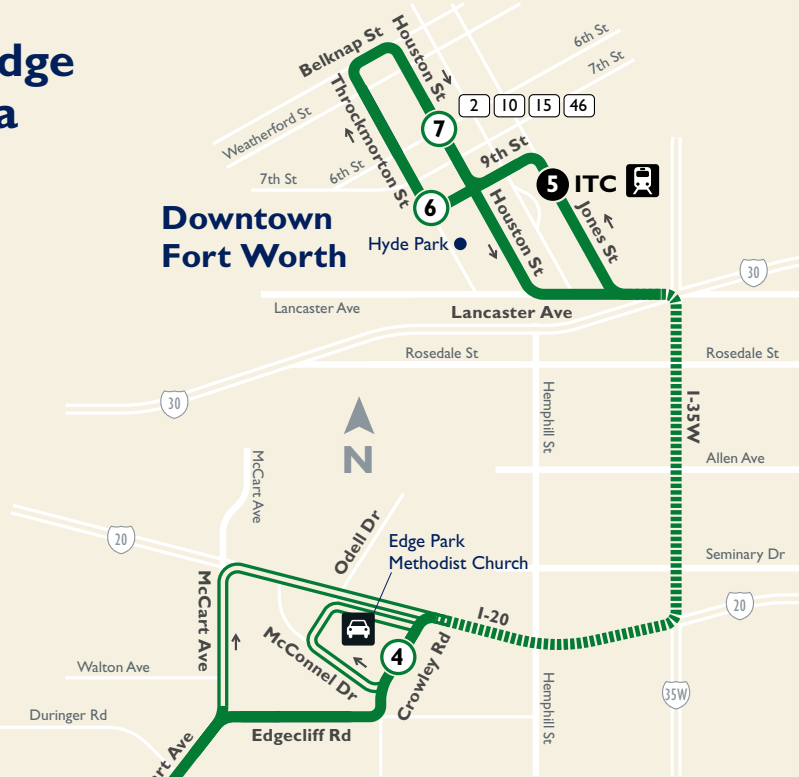

66

Candleridge Altamesa

Map Key

-  Route Line
-  Non-Stop Service
-  AM-Only Service
-  Scheduled Timepoint
-  Transfer Center
-  Transfer to other buses
-  Rail Station
-  Park & Ride

Downtown Fort Worth

Downtown Detail

Intermodal Transportation Center (ITC)
 1, 2, 3, 4, 5, 6, 7, 8, 9, 10, 11, 12, 14, 15, 46, 60, 61, 63, 64, 65, 66, SPUR, Molly

Weekdays

To Downtown

<i>McCart & Cleburne Rd</i>	<i>Hulen & Sycamore School Rd</i>	<i>Altamesa & McCart</i>	<i>Edge Park P & R</i>	<i>ITC Station</i>	<i>Hyde Park</i>	<i>6th & Houston</i>
1	2	3	4	5	6	7
6:00	6:05	6:15	6:22	6:50	6:54	7:00
6:45	6:50	7:00	7:07	7:35	7:39	7:45

From Downtown

<i>Hyde Park</i>	<i>6th & Houston</i>	<i>ITC Station</i>	<i>Edge Park P & R</i>	<i>Altamesa & McCart</i>	<i>McCart & Cleburne Rd</i>	<i>Hulen & Sycamore School Rd</i>
6	7	5	4	3	1	2
4:31	4:40	4:47	5:11	5:17	5:20	5:27
5:06	5:15	5:20	5:43	5:50	5:53	6:00

PM trips end at Church of Christ P&R - 5:35pm & 6:08pm

AM Times PM Times

Route 66 has no service on Weekends or Major Holidays