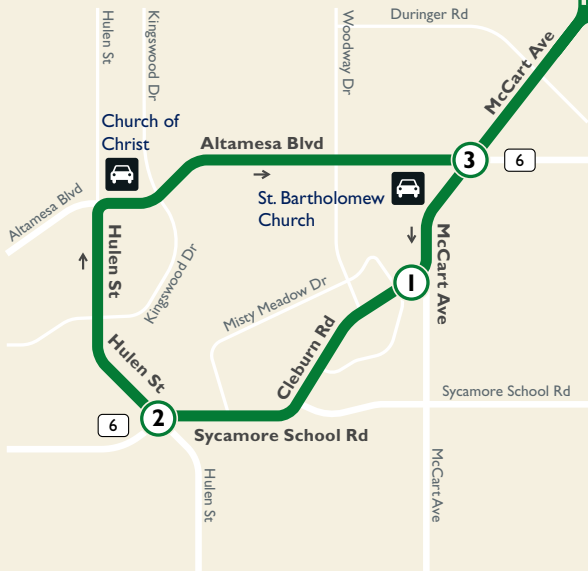

**66**

**Candleridge Altamesa**

**Map Key**

-  Route Line
-  Non-Stop Service
-  AM-Only Service
-  Scheduled Timepoint
-  Transfer Center
-  Transfer to other buses
-  Rail Station
-  Park & Ride

**Downtown Fort Worth**

**Downtown Detail**

**Intermodal Transportation Center (ITC)**  
 1, 2, 3, 4, 5, 6, 7, 8, 9, 10, 11, 12, 14, 15, 46, 60, 61, 63, 64, 65, 66, SPUR, Molly

**Weekdays**

**To Downtown**

McCart & Cleburne Rd	Hulen & Sycamore School Rd	Altamesa & McCart	Edge Park P & R	ITC Station	Hyde Park	6th & Houston
1	2	3	4	5	6	7
6:00	6:05	6:15	6:22	6:50	6:54	7:00
6:45	6:50	7:00	7:07	7:35	7:39	7:45

**From Downtown**

Hyde Park	6th & Houston	ITC Station	Edge Park P & R	Altamesa & McCart	McCart & Cleburne Rd	Hulen & Sycamore School Rd
6	7	5	4	3	1	2
4:31	4:40	4:47	5:11	5:17	5:20	5:27
5:06	5:15	5:20	5:43	5:50	5:53	6:00

PM trips end at Church of Christ P&R - 5:35pm & 6:08pm

AM Times PM Times

Route 66 has no service on Weekends or Major Holidays