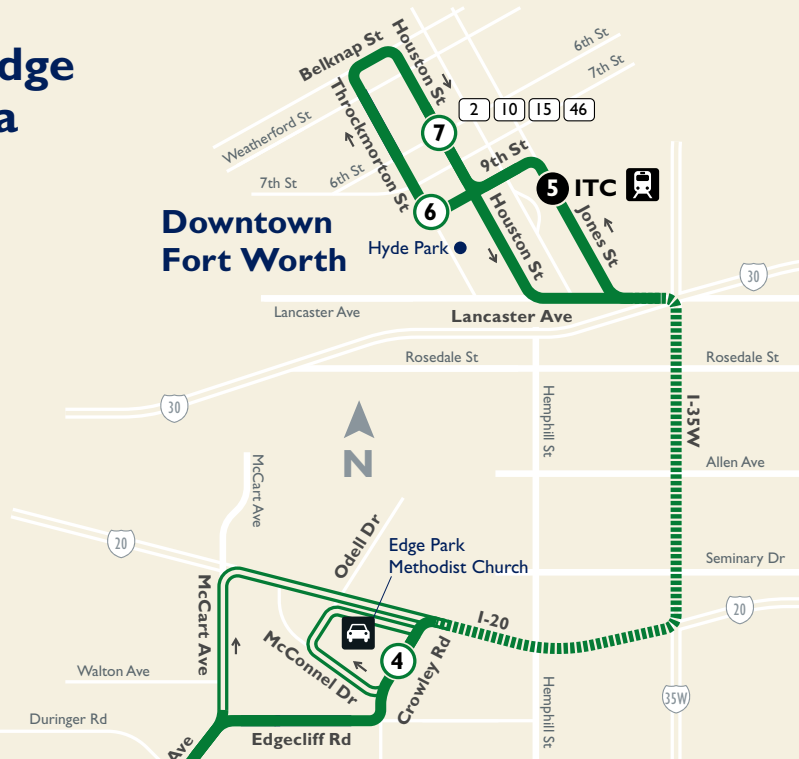

**66**

**Candleridge Altamesa**

**Map Key**

-  Route Line
-  Non-Stop Service
-  AM-Only Service
-  Scheduled Timepoint
-  Transfer Center
-  Transfer to other buses
-  Rail Station
-  Park & Ride

**Downtown Fort Worth**

**Downtown Detail**

**Intermodal Transportation Center (ITC)**  
 1, 2, 3, 4, 5, 6, 7, 8, 9, 10, 11, 12, 14, 15, 46, 60, 61, 63, 64, 65, 66, SPUR, Molly

**Weekdays**

**To Downtown**

McCart & Cleburne Rd	Hulen & Sycamore School Rd	Altamesa & McCart	Edge Park P & R	ITC Station	Hyde Park	6th & Houston
1	2	3	4	5	6	7
6:00	6:05	6:15	6:22	6:50	6:54	7:00
6:45	6:50	7:00	7:07	7:35	7:39	7:45

**From Downtown**

Hyde Park	6th & Houston	ITC Station	Edge Park P & R	Altamesa & McCart	McCart & Cleburne Rd	Hulen & Sycamore School Rd
6	7	5	4	3	1	2
4:31	4:40	4:47	5:11	5:17	5:20	5:27
5:06	5:15	5:20	5:43	5:50	5:53	6:00

PM trips end at Church of Christ P&R - 5:35pm & 6:08pm

AM Times PM Times

Route 66 has no service on Weekends or Major Holidays