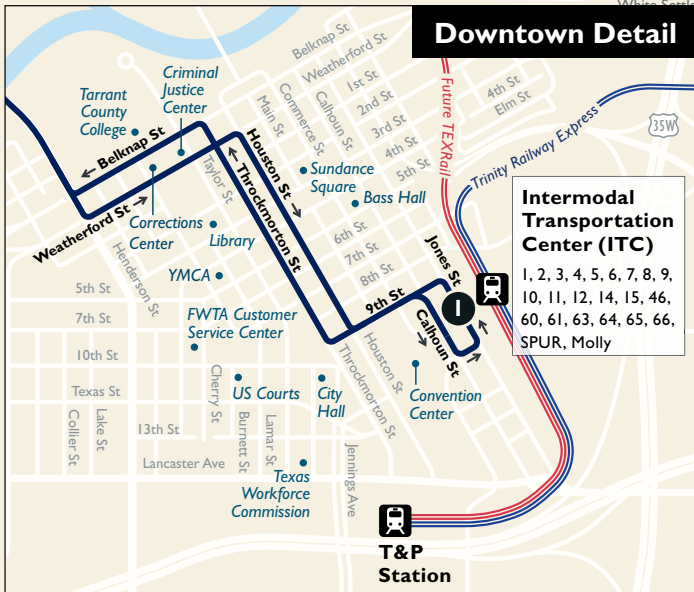

**46**

**Jacksboro Hwy**

**Map Key**

-  Route Line
-  Non-Stop Service
-  Scheduled Timepoint
-  Transfer Center
-  Transfer to other buses
-  Rail Station

Effective  
March 11, 2018

**Weekdays**

**To Downtown**

Boat Club & SH 199	Jacksboro & Ephriham	ITC Station
④	②	①
5:35	5:42	6:10
6:05	6:12	6:40
6:35	6:42	7:10
7:05	7:12	7:40
7:35	7:42	8:10
8:05	8:12	8:40
8:35	8:42	9:10
9:05	9:12	9:40
9:35	9:42	10:10
10:05	10:12	10:40
10:35	10:42	11:10
11:05	11:12	11:40
11:35	11:42	12:10
12:05	12:12	12:40
12:35	12:42	1:10
1:05	1:12	1:40
1:35	1:42	2:10
2:05	2:12	2:40
2:35	2:42	3:10
3:05	3:12	3:40
3:35	3:42	4:10
4:05	4:12	4:40
4:35	4:42	5:10
5:05	5:12	5:40
5:35	5:42	6:10
6:05	6:12	6:40
6:35	6:42	7:10
7:05	7:12	7:40
7:35	7:42	8:10
8:35	8:42	9:10
9:35	9:42	10:10
10:35	10:42	11:10

**From Downtown**

ITC Station	Jacksboro & Ephriham	Old Mill Creek at Jacksboro	Boat Club & SH 199
①	②	③	④
5:50	6:20	6:28	6:35
6:20	6:50	6:58	7:05
6:50	7:20	7:28	7:35
7:20	7:50	7:58	8:05
7:50	8:20	8:28	8:35
8:20	8:50	8:58	9:05
8:50	9:20	9:28	9:35
9:20	9:50	9:58	10:05
9:50	10:20	10:28	10:35
10:20	10:50	10:58	11:05
10:50	11:20	11:28	11:35
11:20	11:50	11:58	12:05
11:50	12:20	12:28	12:35
12:20	12:50	12:58	1:05
12:50	1:20	1:28	1:35
1:20	1:50	1:58	2:05
1:50	2:20	2:28	2:35
2:20	2:50	2:58	3:05
2:50	3:20	3:28	3:35
3:20	3:50	3:58	4:05
3:50	4:20	4:28	4:35
4:20	4:50	4:58	5:05
4:50	5:20	5:28	5:35
5:20	5:50	5:58	6:05
5:50	6:20	6:28	6:35
6:20	6:50	6:58	7:05
6:50	7:20	7:28	7:35
7:20	7:50	7:58	8:05
8:20	8:50	8:58	9:05
9:20	9:50	9:58	10:05
10:20	10:50	10:58	11:05