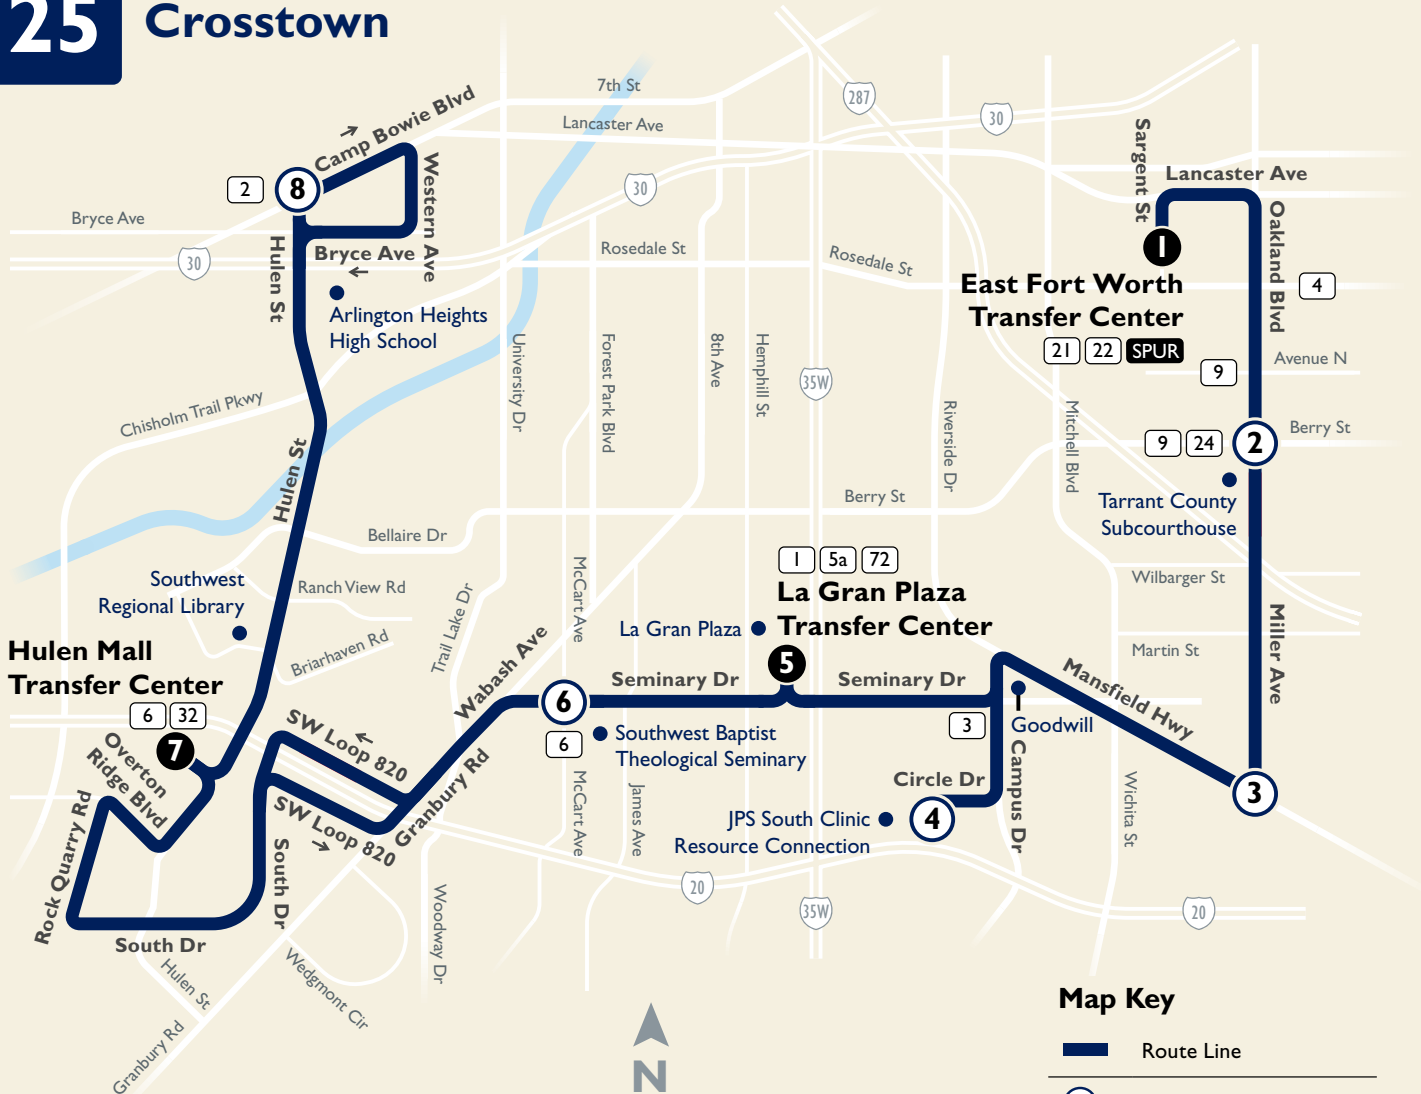

25 Crosstown

Map Key

- Route Line
- Scheduled timepoint
- Transfer Center
- Transfer to other buses

Effective
March 11, 2018

Burnett Plaza | 800 Cherry Street
Fort Worth, Texas 76102
Customer Service: 817.215.8600 |
www.FWTA.org | @TheTFortWorth