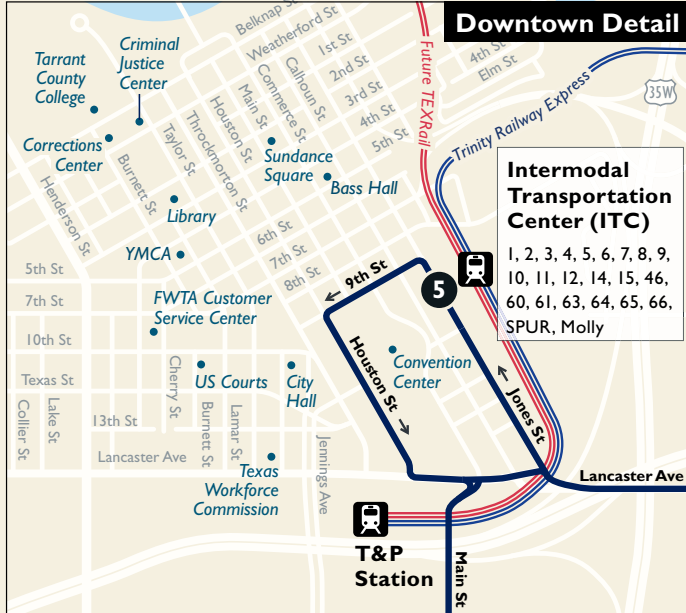

14

**Sylvania/
NE 28th**

Map Key

-  Route Line
-  Saturday/Sunday Only
-  Scheduled Timepoint
-  Transfer Center
-  Transfer to other buses
-  Rail Station

Effective
March 20, 2018

Weekdays

To Downtown

Northside Transfer Center	Sylvania & 28th	Walmart	Pine & Lancaster	ITC Station
1	2	6	4	5
5:18	5:23	5:40	5:56	6:10
5:48	5:53	6:10	6:26	6:40
6:18	6:23	6:40	6:56	7:10
6:48	6:53	7:10	7:26	7:40
7:18	7:23	7:40	7:56	8:10
7:48	7:53	8:10	8:26	8:40
8:18	8:23	8:40	8:56	9:10
9:18	9:23	9:40	9:56	10:10
10:18	10:23	10:40	10:56	11:10
11:18	11:23	11:40	11:56	12:10
12:18	12:23	12:40	12:56	1:10
1:18	1:23	1:40	1:56	2:10
2:18	2:23	2:40	2:56	3:10
3:18	3:23	3:40	3:56	4:10
3:48	3:53	4:10	4:26	4:40
4:18	4:23	4:40	4:56	5:10
4:48	4:53	5:10	5:26	5:40
5:18	5:23	5:40	5:56	6:10
5:48	5:53	6:10	6:26	6:40
6:18	6:23	6:40	6:56	7:10
7:18	7:23	7:40	7:56	8:10
8:18	8:23	8:40	8:56	9:10
9:18	9:23	9:40	9:56	10:10
10:18	10:23	10:40	10:56	11:10

From Downtown

ITC Station	Pine & Lancaster	Walmart	Sylvania & 28th	Northside Transfer Center
5	4	3	2	1
6:15	6:29	6:45	6:55	7:14
6:45	6:59	7:15	7:25	7:44
7:15	7:29	7:45	7:55	8:14
7:45	7:59	8:15	8:25	8:44
8:15	8:29	8:45	8:55	9:14
8:45	8:59	9:15	9:25	9:44
9:15	9:29	9:45	9:55	10:14
10:15	10:29	10:45	10:55	11:14
11:15	11:29	11:45	11:55	12:14
12:15	12:29	12:45	12:55	1:14
1:15	1:29	1:45	1:55	2:14
2:15	2:29	2:45	2:55	3:14
3:15	3:29	3:45	3:55	4:14
3:45	3:59	4:15	4:25	4:44
4:15	4:29	4:45	4:55	5:14
4:45	4:59	5:15	5:25	5:44
5:15	5:29	5:45	5:55	6:14
5:45	5:59	6:15	6:25	6:44
6:15	6:29	6:45	6:55	7:14
7:15	7:29	7:45	7:55	8:14
8:15	8:29	8:45	8:55	9:14
9:15	9:29	9:45	9:55	10:14
10:15	10:29	10:45	10:55	11:14