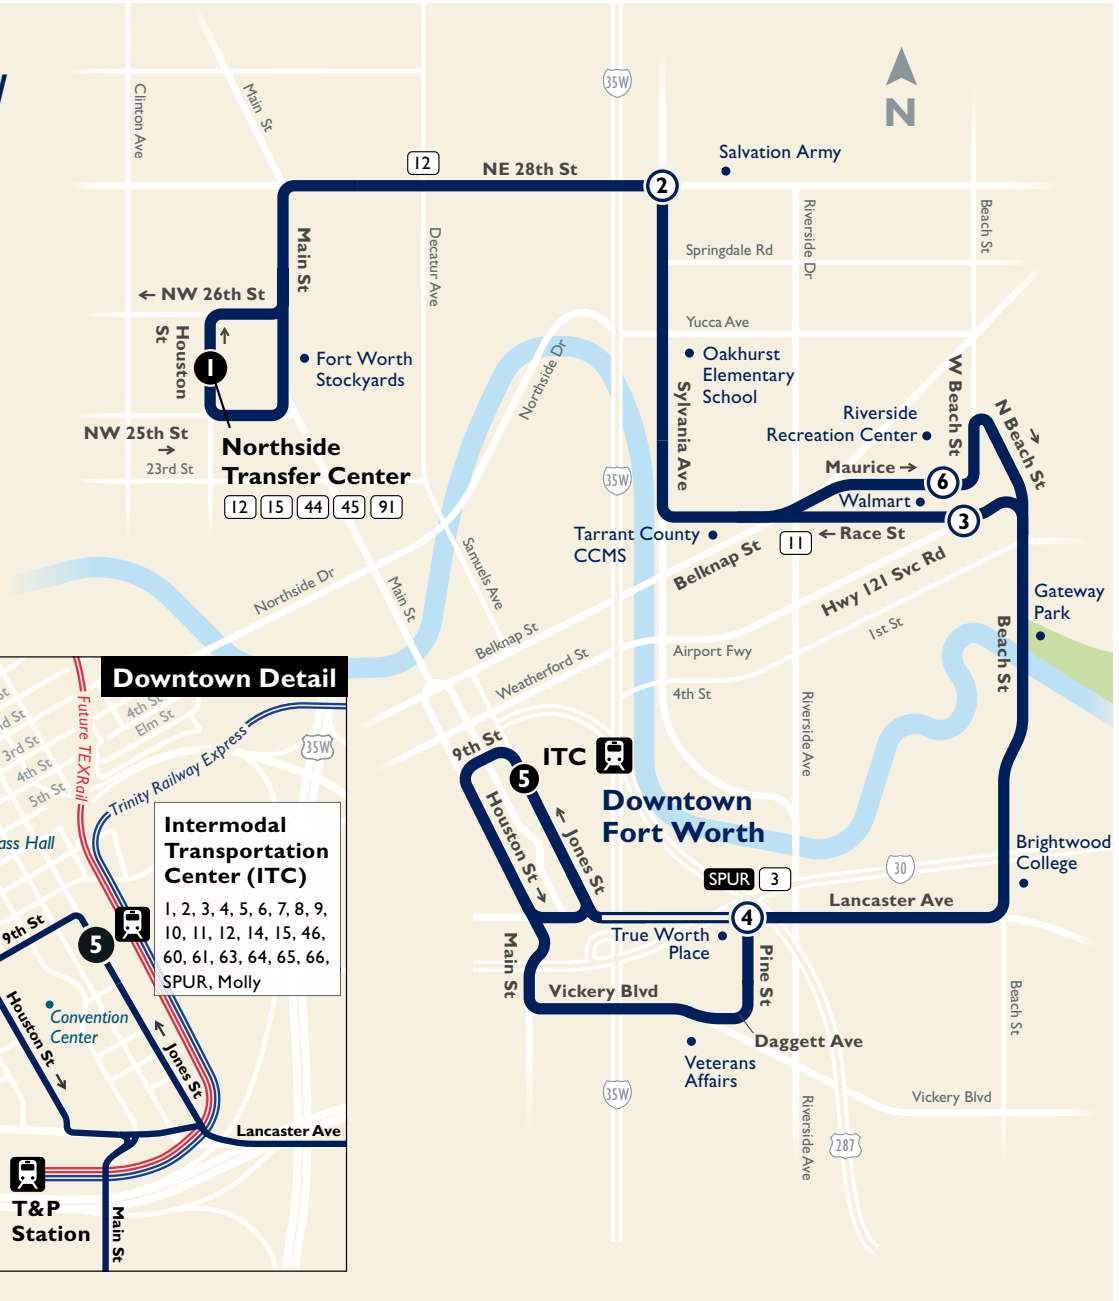

14

**Sylvania/
NE 28th**

Map Key

-  Route Line
-  Saturday/Sunday Only
-  Scheduled Timepoint
-  Transfer Center
-  Transfer to other buses
-  Rail Station

Effective
March 20, 2018

Weekdays

To Downtown

Northside Transfer Center	Sylvania & 28th	Walmart	Pine & Lancaster	ITC Station
1	2	6	4	5
5:18	5:23	5:40	5:56	6:10
5:48	5:53	6:10	6:26	6:40
6:18	6:23	6:40	6:56	7:10
6:48	6:53	7:10	7:26	7:40
7:18	7:23	7:40	7:56	8:10
7:48	7:53	8:10	8:26	8:40
8:18	8:23	8:40	8:56	9:10
9:18	9:23	9:40	9:56	10:10
10:18	10:23	10:40	10:56	11:10
11:18	11:23	11:40	11:56	12:10
12:18	12:23	12:40	12:56	1:10
1:18	1:23	1:40	1:56	2:10
2:18	2:23	2:40	2:56	3:10
3:18	3:23	3:40	3:56	4:10
3:48	3:53	4:10	4:26	4:40
4:18	4:23	4:40	4:56	5:10
4:48	4:53	5:10	5:26	5:40
5:18	5:23	5:40	5:56	6:10
5:48	5:53	6:10	6:26	6:40
6:18	6:23	6:40	6:56	7:10
7:18	7:23	7:40	7:56	8:10
8:18	8:23	8:40	8:56	9:10
9:18	9:23	9:40	9:56	10:10
10:18	10:23	10:40	10:56	11:10

From Downtown

ITC Station	Pine & Lancaster	Walmart	Sylvania & 28th	Northside Transfer Center
5	4	3	2	1
6:15	6:29	6:45	6:55	7:14
6:45	6:59	7:15	7:25	7:44
7:15	7:29	7:45	7:55	8:14
7:45	7:59	8:15	8:25	8:44
8:15	8:29	8:45	8:55	9:14
8:45	8:59	9:15	9:25	9:44
9:15	9:29	9:45	9:55	10:14
10:15	10:29	10:45	10:55	11:14
11:15	11:29	11:45	11:55	12:14
12:15	12:29	12:45	12:55	1:14
1:15	1:29	1:45	1:55	2:14
2:15	2:29	2:45	2:55	3:14
3:15	3:29	3:45	3:55	4:14
3:45	3:59	4:15	4:25	4:44
4:15	4:29	4:45	4:55	5:14
4:45	4:59	5:15	5:25	5:44
5:15	5:29	5:45	5:55	6:14
5:45	5:59	6:15	6:25	6:44
6:15	6:29	6:45	6:55	7:14
7:15	7:29	7:45	7:55	8:14
8:15	8:29	8:45	8:55	9:14
9:15	9:29	9:45	9:55	10:14
10:15	10:29	10:45	10:55	11:14