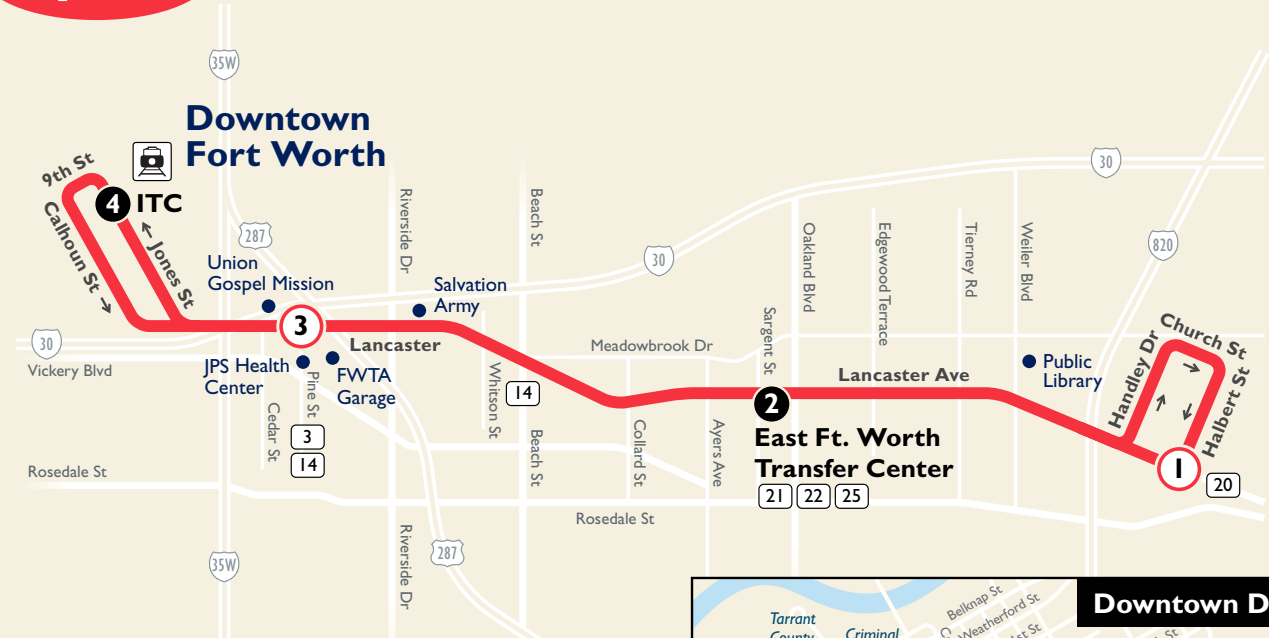

Spur*

Map Key

- Route Line
- # Scheduled timepoint
- # Transfer Center
- # Transfer to other buses
- Trinity Railway Express

Visit nextbus.com for real-time bus location info

Effective:
August 13, 2017

Burnett Plaza | 801 Cherry Street
Suite 850 | Fort Worth, Texas 76102
Customer Service: 817.215.8600 |
www.FWTA.org | @TheTFortWorth

Weekdays

From Downtown

ITC Station	Lancaster & Pine	East Transfer Center	Lancaster & Halbert
4	3	2	1
5:45	5:53	6:07	6:20
6:00	6:08	6:22	6:35
6:15	6:23	6:37	6:50
6:30	6:38	6:52	7:05

Then every 15 minutes until:

7:45	7:53	8:07	8:20
8:15	8:23	8:37	8:50
8:45	8:53	9:07	9:20
9:15	9:23	9:37	9:50
10:15	10:23	10:37	10:50

To Downtown

Lancaster & Halbert	East Transfer Center	Lancaster & Pine	ITC Station
1	2	3	4
5:05	5:20	5:32	5:42
5:20	5:35	5:47	5:57
5:35	5:50	6:02	6:12
5:50	6:05	6:17	6:27

Then every 30 minutes until:

8:30	8:44	8:54	9:05	9:15
9:30	9:44	9:54	10:05	10:15

Sunday & Major Holidays

From Downtown

ITC Station	Lancaster & Pine	ARRIVE East Transfer Center	LEAVE East Transfer Center	Lancaster & Halbert
4	3	2	2	1
7:21	7:29	7:40	8:02	8:15