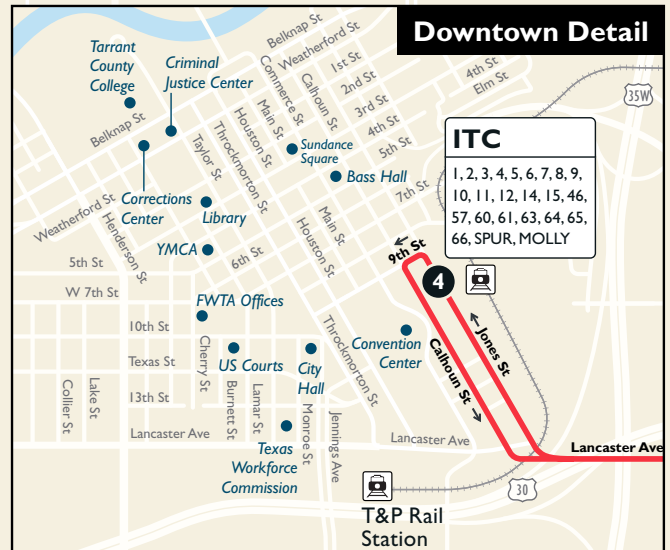

Spur*

Map Key

- Route Line
- # Scheduled timepoint
- # Transfer Center
- # Transfer to other buses
- Trinity Railway Express

Visit nextbus.com for real-time bus location info

Effective:
August 13, 2017

Burnett Plaza | 801 Cherry Street
Suite 850 | Fort Worth, Texas 76102
Customer Service: 817.215.8600 |
www.FWTA.org | @TheTFortWorth

Weekdays

From Downtown

ITC Station	Lancaster & Pine	East Transfer Center	Lancaster & Halbert
4	3	2	1
5:45	5:53	6:07	6:20
6:00	6:08	6:22	6:35
6:15	6:23	6:37	6:50
6:30	6:38	6:52	7:05

Then every 15 minutes until:

7:45	7:53	8:07	8:20
8:15	8:23	8:37	8:50
8:45	8:53	9:07	9:20
9:15	9:23	9:37	9:50
10:15	10:23	10:37	10:50

To Downtown

Lancaster & Halbert	East Transfer Center	Lancaster & Pine	ITC Station
1	2	3	4
5:05	5:20	5:32	5:42
5:20	5:35	5:47	5:57
5:35	5:50	6:02	6:12
5:50	6:05	6:17	6:27

Then every hour until:

7:21	7:29	7:40	8:02	8:15
------	------	------	------	------

Sunday & Major Holidays

From Downtown

ITC Station	Lancaster & Pine	ARRIVE East Transfer Center	LEAVE East Transfer Center	Lancaster & Halbert
4	3	2	2	1
7:21	7:29	7:40	8:02	8:15