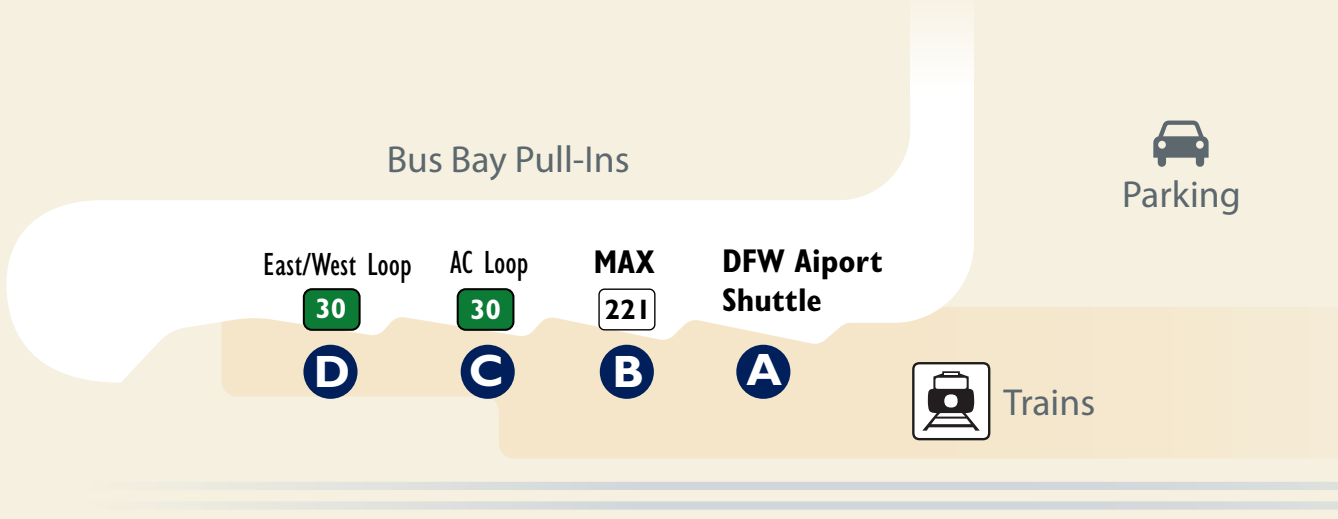

Weekdays

West Loop AM/PM

TRE Station	Chase Bank	American Airlines Academy	TRE Station
1	2	3	1
6:10	6:14	6:18	6:30
6:32	6:36	6:40	6:52
6:52	6:56	7:00	7:12
7:20	7:24	7:28	7:40
7:50	7:54	7:58	8:10
8:10	8:14	8:18	8:30
8:32	8:36	8:40	8:52

TRE Station	American Airlines Academy	Chase Bank	TRE Station
1	3	2	1
2:55	3:03	3:16	3:20
3:20	3:28	3:41	3:45
3:55	4:03	4:16	4:20
4:20	4:28	4:41	4:45
4:50	4:58	5:11	5:15
5:20	5:28	5:41	5:45
5:50	5:58	6:11	6:15
6:15	6:23	6:36	6:40

Amon Carter Loop

TRE Station	American Airlines Headquarters	TRE Station
1	4	1
6:10	6:22	6:30
6:32	6:44	6:52
6:52	7:04	7:12
7:20	7:32	7:40
7:50	8:02	8:10
8:10	8:22	8:30
8:32	8:44	8:52
No Midday Service		
3:00	3:12	3:20
3:25	3:37	3:45
4:00	4:12	4:20
4:25	4:37	4:45
4:55	5:07	5:15
5:25	5:37	5:45
5:55	6:12	6:15
6:20	6:32	6:40

East Loop

TRE Station	Inmar	TRE Station
1	5	1
6:02	6:15	6:27
6:32	6:45	6:57
7:02	7:15	7:27
7:32	7:45	7:57
8:02	8:15	8:27
8:32	8:45	8:57
No Midday Service		
2:55	3:08	3:20
3:20	3:33	3:45
3:55	4:08	4:20
4:20	4:33	4:45
4:50	5:03	5:15
5:20	5:33	5:45
5:50	6:03	6:15
6:15	6:28	6:40

PM Times

No Service on Saturday, Sunday & Major Holidays

CentrePort/DFW Airport Station

Effective:
August 13, 2017

Burnett Plaza | 801 Cherry Street
Suite 850 | Fort Worth, Texas 76102
Customer Service: 817.215.8600 |
www.FWTA.org | @TheTFortWorth