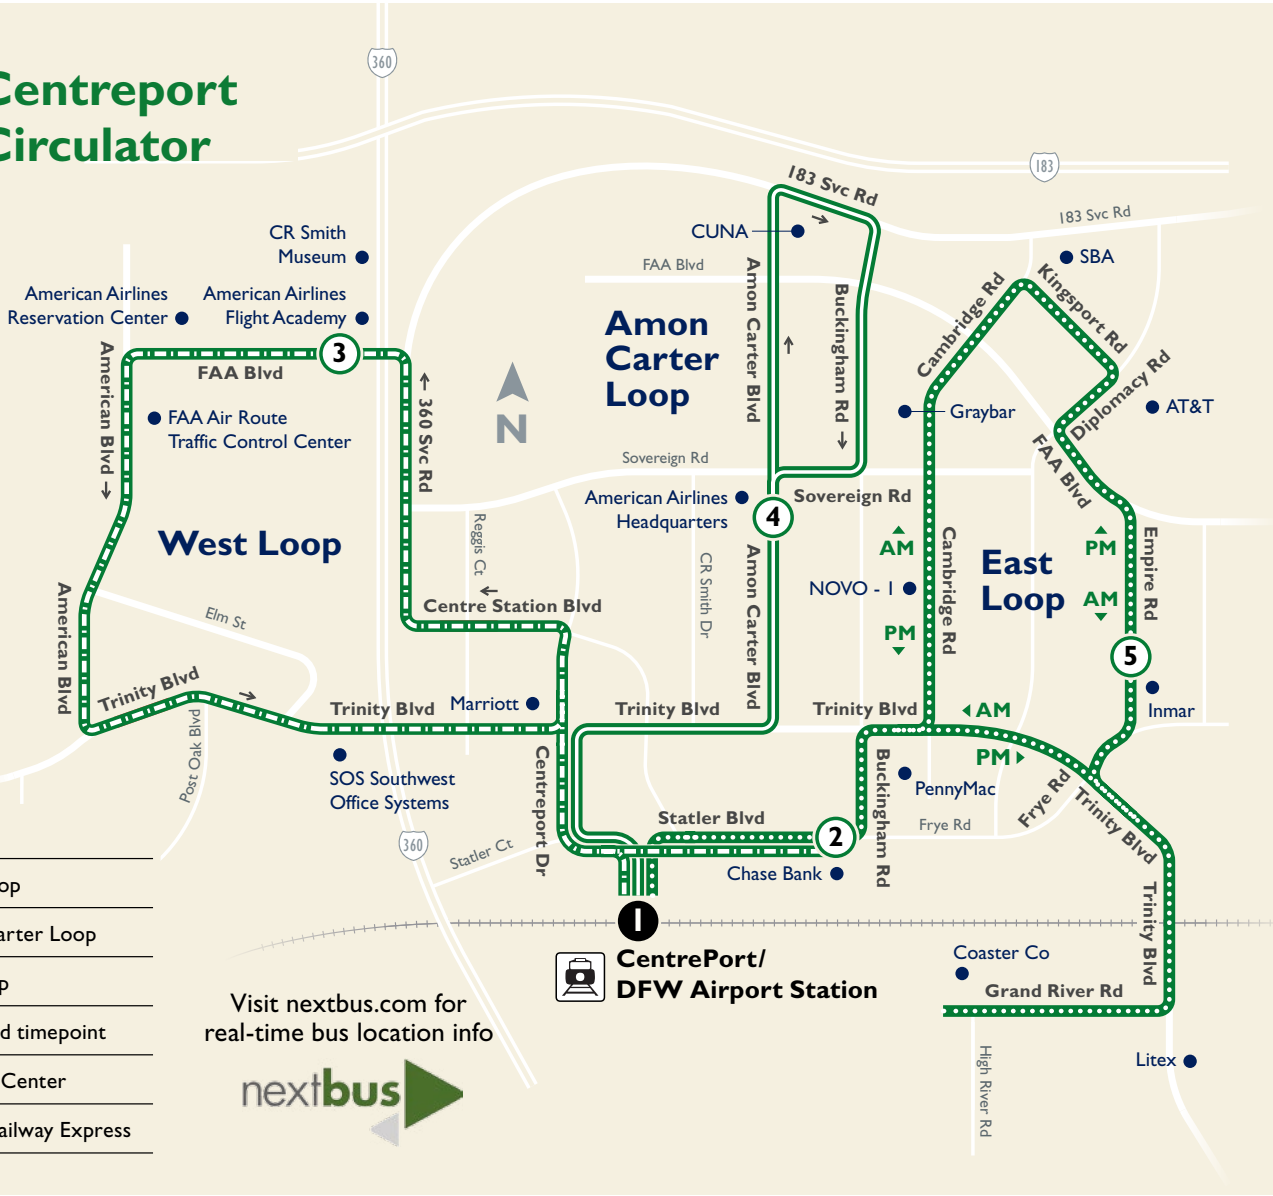

30 Centreport Circulator

Map Key

	West Loop
	Amon Carter Loop
	East Loop
	Scheduled timepoint
	Transfer Center
	Trinity Railway Express

Visit nextbus.com for real-time bus location info

Effective:
August 13, 2017

Burnett Plaza | 801 Cherry Street
Suite 850 | Fort Worth, Texas 76102
Customer Service: 817.215.8600 |
www.FWTA.org | @TheTFortWorth

Weekdays

West Loop AM/PM

TRE Station	Chase Bank	American Airlines Academy	TRE Station
1	2	3	1
6:10	6:14	6:18	6:30
6:32	6:36	6:40	6:52
6:52	6:56	7:00	7:12
7:20	7:24	7:28	7:40
7:50	7:54	7:58	8:10
8:10	8:14	8:18	8:30
8:32	8:36	8:40	8:52

TRE Station	American Airlines Academy	Chase Bank	TRE Station
1	3	2	1
2:55	3:03	3:16	3:20
3:20	3:28	3:41	3:45
3:55	4:03	4:16	4:20
4:20	4:28	4:41	4:45
4:50	4:58	5:11	5:15
5:20	5:28	5:41	5:45
5:50	5:58	6:11	6:15
6:15	6:23	6:36	6:40

Amon Carter Loop

TRE Station	American Airlines Headquarters	TRE Station
1	4	1
6:10	6:22	6:30
6:32	6:44	6:52
6:52	7:04	7:12
7:20	7:32	7:40
7:50	8:02	8:10
8:10	8:22	8:30
8:32	8:44	8:52
No Midday Service		
3:00	3:12	3:20
3:25	3:37	3:45
4:00	4:12	4:20
4:25	4:37	4:45
4:55	5:07	5:15
5:25	5:37	5:45
5:55	6:12	6:15
6:20	6:32	6:40