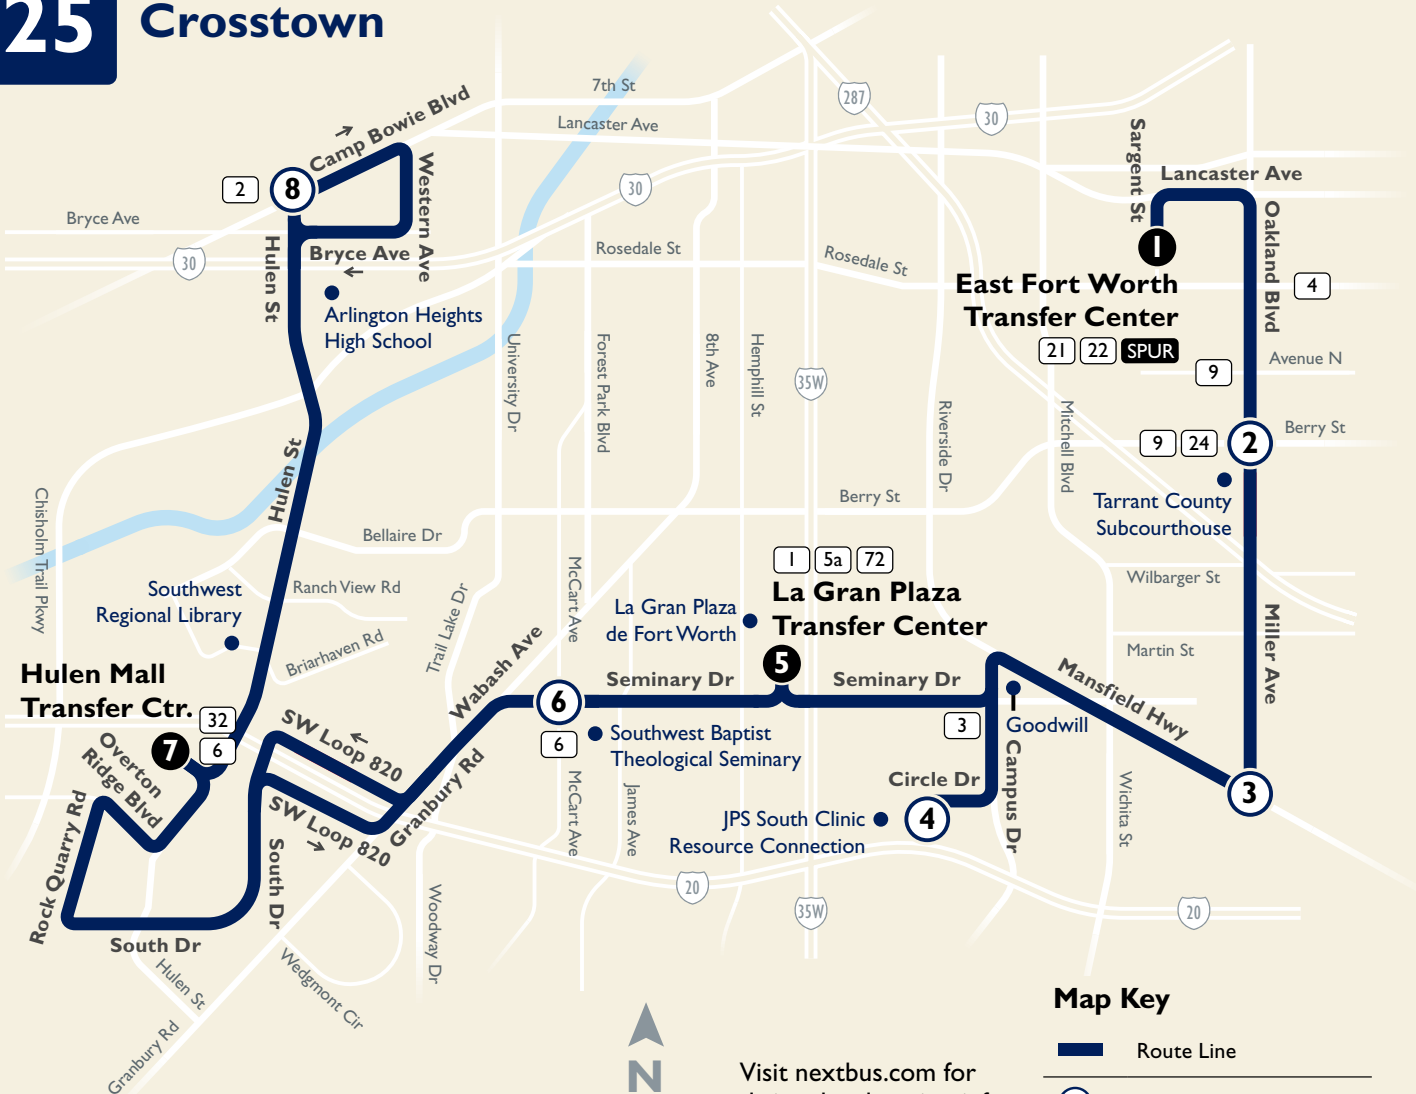

25 Crosstown

Map Key

- Route Line
- Scheduled timepoint
- Transfer Center
- Transfer to other buses

Visit nextbus.com for real-time bus location info

Effective:
August 13, 2017

Burnett Plaza | 801 Cherry Street
Suite 850 | Fort Worth, Texas 76102
Customer Service: 817.215.8600 |
www.FWTA.org | @TheTFortWorth