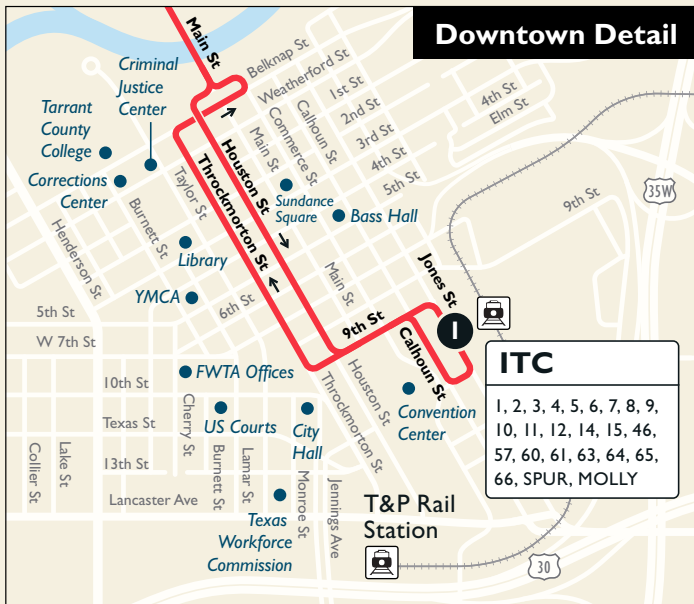

15

Stockyards / North Main

Map Key

- Route Line

- # Scheduled timepoint

- # Transfer Center

- # Transfer to other buses

- # Trinity Railway Express

To Downtown

| Main & Long | Northside Transfer Center | North Main St & Northside Dr | ITC Station |
|-------------|---------------------------|------------------------------|-------------|
| 4 | 3 | 2 | 1 |
| 5:30 | 5:38 | 5:43 | 5:54 |
| 5:45 | 5:53 | 5:58 | 6:09 |
| 6:00 | 6:08 | 6:13 | 6:24 |
| 6:15 | 6:23 | 6:28 | 6:39 |
| 6:30 | 6:38 | 6:43 | 6:54 |
| 6:45 | 6:53 | 6:58 | 7:09 |
| 7:00 | 7:08 | 7:13 | 7:24 |
| 7:15 | 7:23 | 7:28 | 7:39 |
| 7:30 | 7:38 | 7:43 | 7:54 |

From Downtown

| ITC Station | North Main St & Northside Dr | Northside Transfer Center | Main & Long |
|-------------|------------------------------|---------------------------|-------------|
| 1 | 2 | 3 | 4 |
| 5:15 | 5:27 | 5:34 | 5:41 |
| 5:30 | 5:42 | 5:49 | 5:56 |
| 5:45 | 5:57 | 6:04 | 6:11 |
| 6:00 | 6:12 | 6:19 | 6:26 |
| 6:15 | 6:27 | 6:34 | 6:41 |
| 6:30 | 6:42 | 6:49 | 6:56 |
| 6:45 | 6:57 | 7:04 | 7:11 |
| 7:00 | 7:12 | 7:19 | 7:26 |
| 7:15 | 7:27 | 7:34 | 7:41 |

Weekends & Major Holidays

From Downtown

| ITC Station | North Main St & Northside Dr | Northside Transfer Center | Main & Long |
|-------------|------------------------------|---------------------------|-------------|
| 1 | 2 | 3 | 4 |
| 6:00 | 6:12 | 6:19 | 6:26 |
| 6:15 | 6:27 | 6:34 | 6:41 |
| 6:30 | 6:42 | 6:49 | 6:56 |
| 6:45 | 6:57 | 7:04 | 7:11 |
| 7:00 | 7:12 | 7:19 | 7:26 |
| 7:15 | 7:27 | 7:34 | 7:41 |