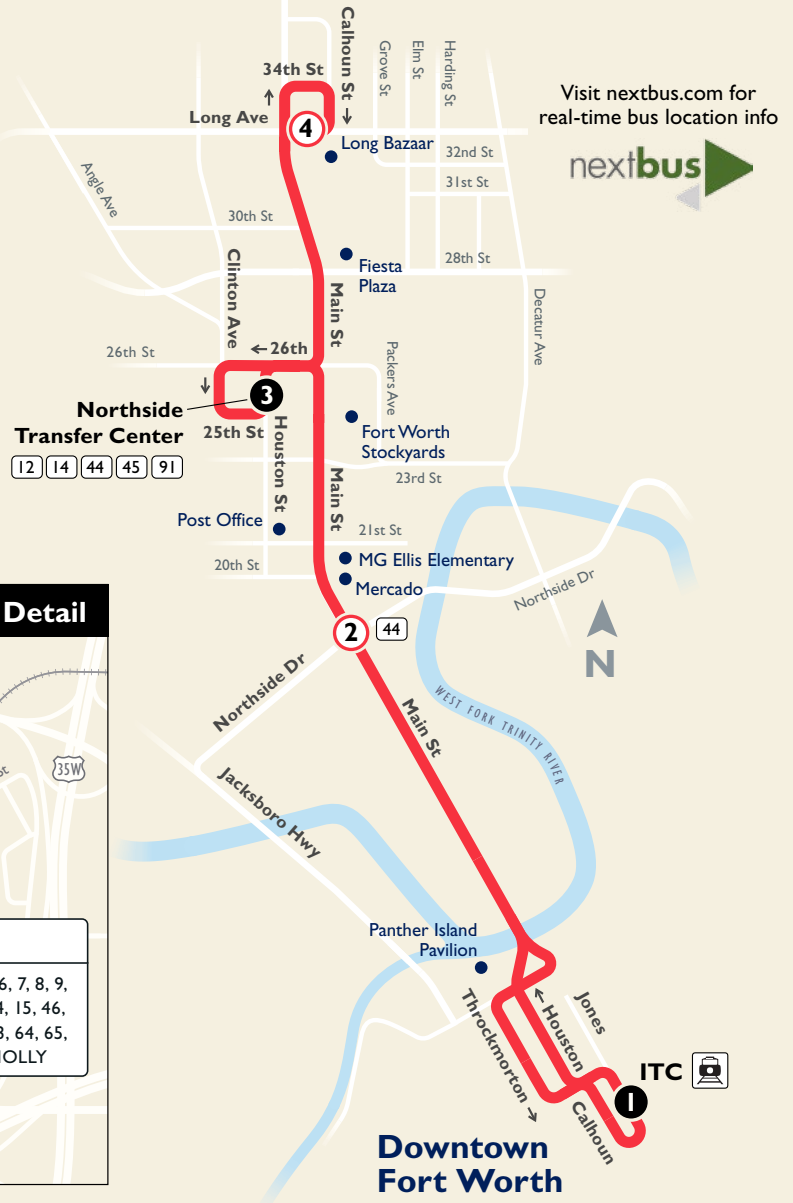

15

Stockyards / North Main

Map Key

- Route Line

- # Scheduled timepoint

- # Transfer Center

- # Transfer to other buses

- # Trinity Railway Express

To Downtown

| Main & Long | Northside Transfer Center | North Main St & Northside Dr | ITC Station |
|-------------|---------------------------|------------------------------|-------------|
| 4 | 3 | 2 | 1 |
| 5:30 | 5:38 | 5:43 | 5:54 |
| 5:45 | 5:53 | 5:58 | 6:09 |
| 6:00 | 6:08 | 6:13 | 6:24 |
| 6:15 | 6:23 | 6:28 | 6:39 |
| 6:30 | 6:38 | 6:43 | 6:54 |
| 6:45 | 6:53 | 6:58 | 7:09 |
| 7:00 | 7:08 | 7:13 | 7:24 |
| 7:15 | 7:23 | 7:28 | 7:39 |
| 7:30 | 7:38 | 7:43 | 7:54 |

From Downtown

| ITC Station | North Main St & Northside Dr | Northside Transfer Center | Main & Long |
|-------------|------------------------------|---------------------------|-------------|
| 1 | 2 | 3 | 4 |
| 5:15 | 5:27 | 5:34 | 5:41 |
| 5:30 | 5:42 | 5:49 | 5:56 |
| 5:45 | 5:57 | 6:04 | 6:11 |
| 6:00 | 6:12 | 6:19 | 6:26 |
| 6:15 | 6:27 | 6:34 | 6:41 |
| 6:30 | 6:42 | 6:49 | 6:56 |
| 6:45 | 6:57 | 7:04 | 7:11 |
| 7:00 | 7:12 | 7:19 | 7:26 |
| 7:15 | 7:27 | 7:34 | 7:41 |

Weekends & Major Holidays

From Downtown

| ITC Station | North Main St & Northside Dr | Northside Transfer Center | Main & Long |
|-------------|------------------------------|---------------------------|-------------|
| 1 | 2 | 3 | 4 |
| 6:00 | 6:12 | 6:19 | 6:26 |
| 6:15 | 6:27 | 6:34 | 6:41 |
| 6:30 | 6:42 | 6:49 | 6:56 |
| 6:45 | 6:57 | 7:04 | 7:11 |
| 7:00 | 7:12 | 7:19 | 7:26 |
| 7:15 | 7:27 | 7:34 | 7:41 |