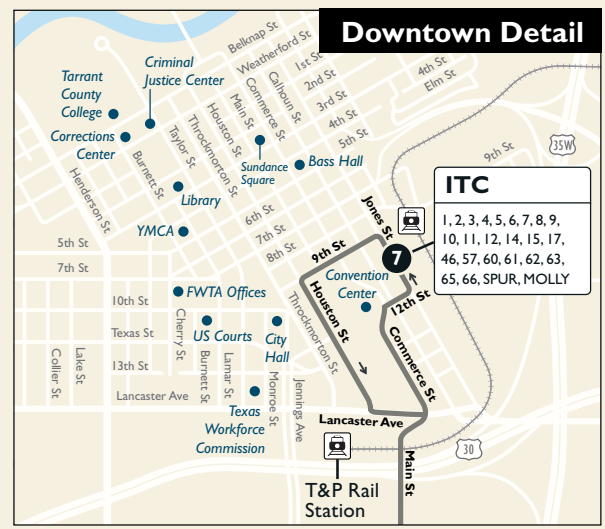

5ab

Map Key

	Route Line
	Detour
	Scheduled timepoint
	Transfer Center
	Transfer to other buses
	Trinity Railway Express

Visit nextbus.com for real-time bus location info

Effective May 22, 2016

Burnett Plaza | 801 Cherry Street
 Suite 850 | Fort Worth, Texas 76102
 Customer Service: 817.215.8600 |
www.FWTA.org | @TheTFortWorth

Weekdays 5a Evans Ave

To Downtown

TCC So. Campus	Oak Grove & Glasgow	Felix & Hemphill	La Gran Plaza	Evans & Berry	Allen & Main	ITC Station
①	②	③	④	⑤	⑥	⑦
6:32	6:39	6:47	7:05	7:14	7:31	7:45
7:32	7:39	7:47	8:05	8:14	8:31	8:45
8:32	8:39	8:47	9:05	9:14	9:31	9:45
9:32	9:39	9:47	10:05	10:14	10:31	10:45
10:32	10:39	10:47	11:05	11:14	11:31	11:45
11:32	11:39	11:47	12:05	12:14	12:31	12:45
12:32	12:39	12:47	1:05	1:14	1:31	1:45
1:32	1:39	1:47	2:05	2:14	2:31	2:45
2:32	2:39	2:47	3:05	3:14	3:31	3:45
3:32	3:39	3:47	4:05	4:14	4:31	4:45
4:32	4:39	4:47	5:05	5:14	5:31	5:45
5:32	5:39	5:47	6:05	6:14	6:31	6:45
—	—	—	8:05	8:14	8:31	8:45

Saturday 5b Wichita

From Downtown

ITC Station	Allen & Main	Sierra Vista Transfer Center	TCC So. Campus
7	6	8	1
7:45	7:57	8:12	8:32
8:45	8:57	9:12	9:32
9:45	9:57	10:12	10:32
10:45	10:57	11:12	11:32
11:45	11:57	12:12	12:32
12:45	12:57	1:12	1:32
1:45	1:57	2:12	2:32
2:45	2:57	3:12	3:32
3:45	3:57	4:12	4:32
4:45	4:57	5:12	5:32
5:45	5:57	6:12	6:32
6:45	6:57	7:12	7:32