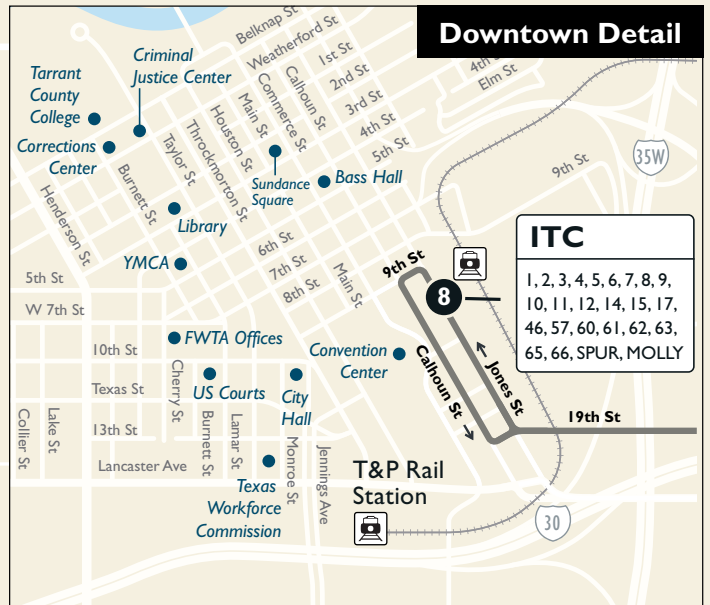

**8**

**Downtown Fort Worth**

**Map Key**

- Route Line
- Scheduled timepoint
- Transfer Center
- Transfer to other buses
- Trinity Railway Express

**Downtown Detail**

**ITC**  
1, 2, 3, 4, 5, 6, 7, 8, 9, 10, 11, 12, 14, 15, 17, 46, 57, 60, 61, 62, 63, 65, 66, SPUR, MOLLY

Effective  
May 22, 2016

Burnett Plaza | 801 Cherry Street | Suite 850 | Fort Worth, Texas 76102  
Customer Service: 817.215.8600 | www.FWTA.org | @TheTFortWorth

**Sunday**

**To Downtown**

Sierra Vista Transfer Ctr.	Evans & Berry	Evans & Allen	Main & Rosedale	Fabons & Rosedale	Pine & Lancaster	Stephenson & Luella	ITC
1	2	3	4	5	6	7	8
6:44	6:47	6:52	6:57	7:01	7:04	7:09	7:15
7:44	7:47	7:52	7:57	8:01	8:04	8:09	8:15
8:44	8:47	8:52	8:57	9:01	9:04	9:09	9:15
9:44	9:47	9:52	9:57	10:01	10:04	10:09	10:15
10:44	10:47	10:52	10:57	11:01	11:04	11:09	11:15
11:44	11:47	11:52	11:57	12:01	12:04	12:09	12:15
12:44	12:47	12:52	12:57	1:01	1:04	1:09	1:15
1:44	1:47	1:52	1:57	2:01	2:04	2:09	2:15
2:44	2:47	2:52	2:57	3:01	3:04	3:09	3:15
3:44	3:47	3:52	3:57	4:01	4:04	4:09	4:15
4:44	4:47	4:52	4:57	5:01	5:04	5:09	5:15
5:44	5:47	5:52	5:57	6:01	6:04	6:09	6:15
6:44	6:47	6:52	6:57	7:01	7:04	7:09	7:15

**From Downtown**

ITC	Stephenson & Luella	Pine & Lancaster	Fabons & Rosedale	Sierra Vista Transfer Ctr.
8	7	6	5	1
7:15	7:20	7:24	7:29	7:38
8:15	8:20	8:24	8:29	8:38
9:15	9:20	9:24	9:29	9:38
10:15	10:20	10:24	10:29	10:38
11:15	11:20	11:24	11:29	11:38
12:15	12:20	12:24	12:29	12:38
1:15	1:20	1:24	1:29	1:38
2:15	2:20	2:24	2:29	2:38
3:15	3:20	3:24	3:29	3:38
4:15	4:20	4:24	4:29	4:38
5:15	5:20	5:24	5:29	5:38
6:15	6:20	6:24	6:29	6:38
7:15	7:20	7:24	7:29	7:38