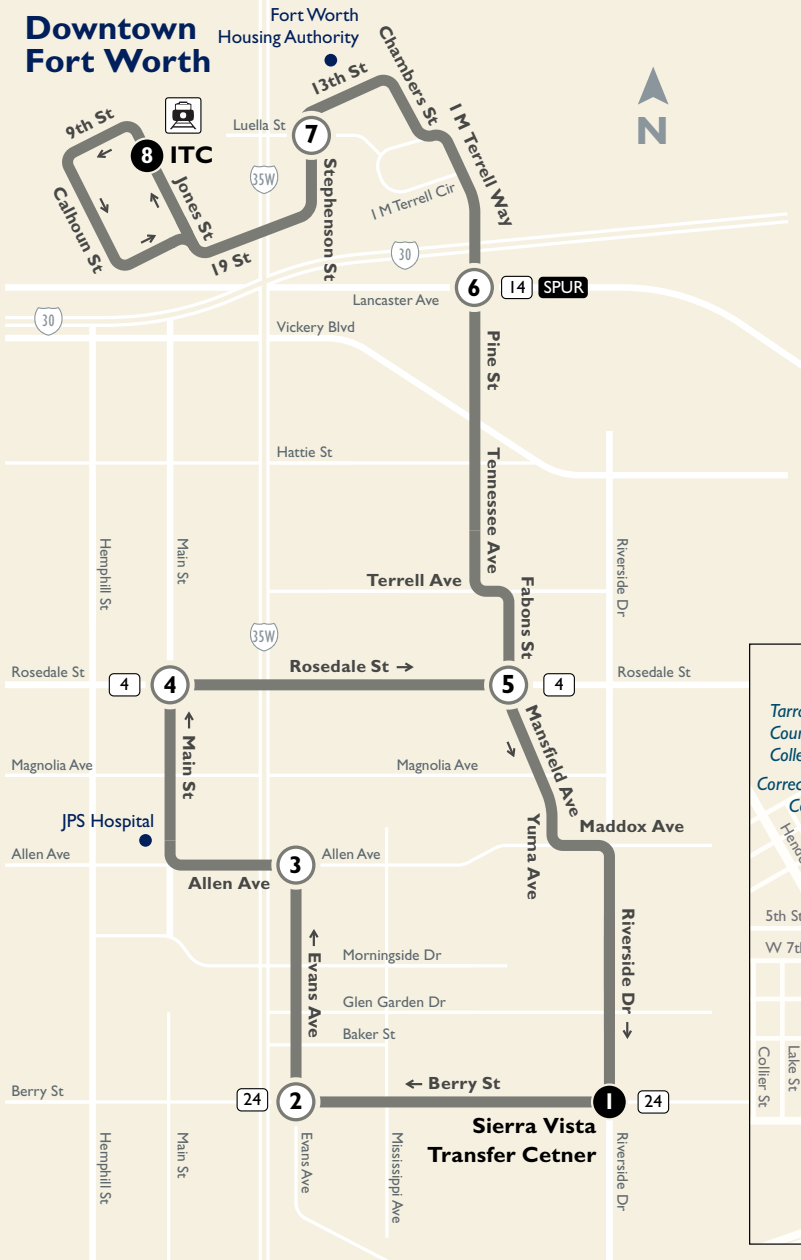

**8**

**Downtown Fort Worth**

**Map Key**

- Route Line
- Scheduled timepoint
- Transfer Center
- Transfer to other buses
- Trinity Railway Express

**Downtown Detail**

**ITC**  
1, 2, 3, 4, 5, 6, 7, 8, 9, 10, 11, 12, 14, 15, 17, 46, 57, 60, 61, 62, 63, 65, 66, SPUR, MOLLY

Effective  
May 22, 2016

Burnett Plaza | 801 Cherry Street | Suite 850 | Fort Worth, Texas 76102  
Customer Service: 817.215.8600 | www.FWTA.org | @TheTFortWorth

**Sunday**

**To Downtown**

Sierra Vista Transfer Ctr.	Evans & Berry	Evans & Allen	Main & Rosedale	Fabons & Rosedale	Pine & Lancaster	Stephenson & Luella	ITC
1	2	3	4	5	6	7	8
6:44	6:47	6:52	6:57	7:01	7:04	7:09	7:15
7:44	7:47	7:52	7:57	8:01	8:04	8:09	8:15
8:44	8:47	8:52	8:57	9:01	9:04	9:09	9:15
9:44	9:47	9:52	9:57	10:01	10:04	10:09	10:15
10:44	10:47	10:52	10:57	11:01	11:04	11:09	11:15
11:44	11:47	11:52	11:57	12:01	12:04	12:09	12:15
12:44	12:47	12:52	12:57	1:01	1:04	1:09	1:15
1:44	1:47	1:52	1:57	2:01	2:04	2:09	2:15
2:44	2:47	2:52	2:57	3:01	3:04	3:09	3:15
3:44	3:47	3:52	3:57	4:01	4:04	4:09	4:15
4:44	4:47	4:52	4:57	5:01	5:04	5:09	5:15
5:44	5:47	5:52	5:57	6:01	6:04	6:09	6:15
6:44	6:47	6:52	6:57	7:01	7:04	7:09	7:15

**From Downtown**

ITC	Stephenson & Luella	Pine & Lancaster	Fabons & Rosedale	Sierra Vista Transfer Ctr.
8	7	6	5	1
7:15	7:20	7:24	7:29	7:38
8:15	8:20	8:24	8:29	8:38
9:15	9:20	9:24	9:29	9:38
10:15	10:20	10:24	10:29	10:38
11:15	11:20	11:24	11:29	11:38
12:15	12:20	12:24	12:29	12:38
1:15	1:20	1:24	1:29	1:38
2:15	2:20	2:24	2:29	2:38
3:15	3:20	3:24	3:29	3:38
4:15	4:20	4:24	4:29	4:38
5:15	5:20	5:24	5:29	5:38
6:15	6:20	6:24	6:29	6:38
7:15	7:20	7:24	7:29	7:38