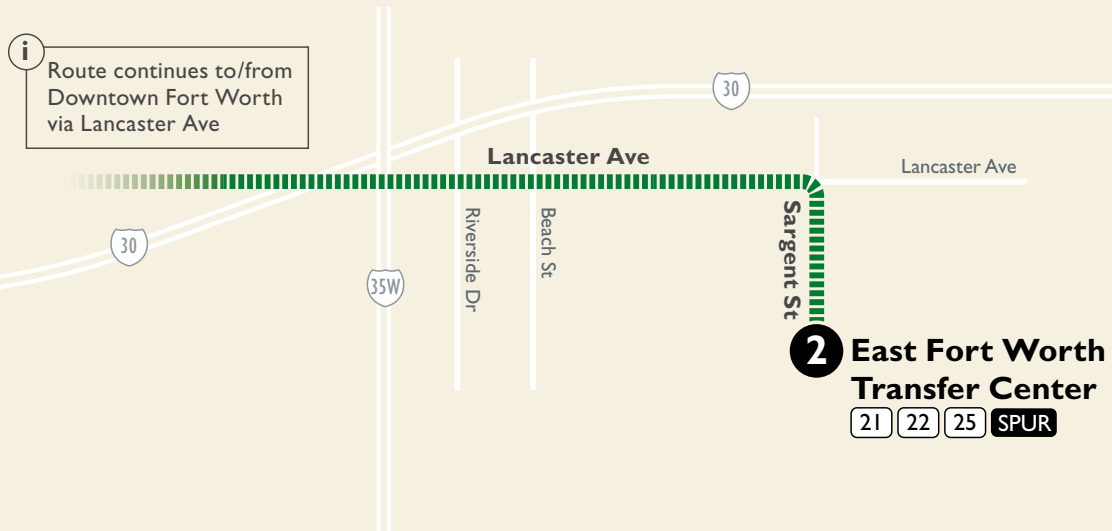

**60**

**Map Key**

- Non-Stop Service
- Scheduled timepoint
- Transfer Center
- Transfer to other buses
- Trinity Railway Express

**Weekdays**

**To Downtown**

**From Downtown**

AM Times

PM Times