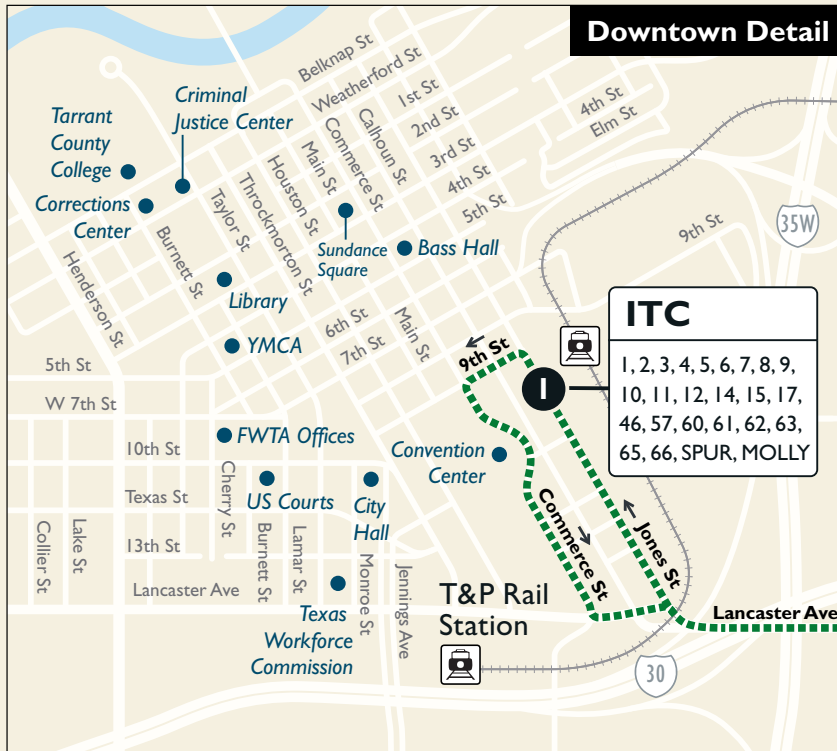

**60**

**Map Key**

- Non-Stop Service
- Scheduled timepoint
- Transfer Center
- Transfer to other buses
- Trinity Railway Express

**Weekdays**

**To Downtown**

**From Downtown**

AM Times

PM Times

No Service on Saturday, Sunday or Holidays