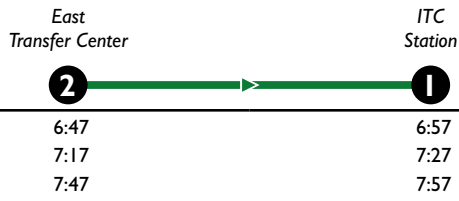

**60**

**Map Key**

- Non-Stop Service
- Scheduled timepoint
- Transfer Center
- Transfer to other buses
- Trinity Railway Express

**Weekdays**

**To Downtown**

**From Downtown**

AM Times

PM Times