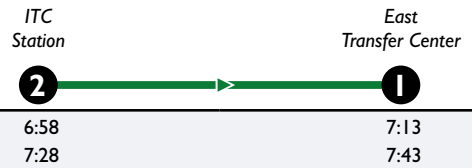

**60**

**Map Key**

- Non-Stop Service
- Scheduled timepoint
- Transfer Center
- Transfer to other buses
- Trinity Railway Express

**Weekdays**

**To Downtown**

**From Downtown**

AM Times

PM Times