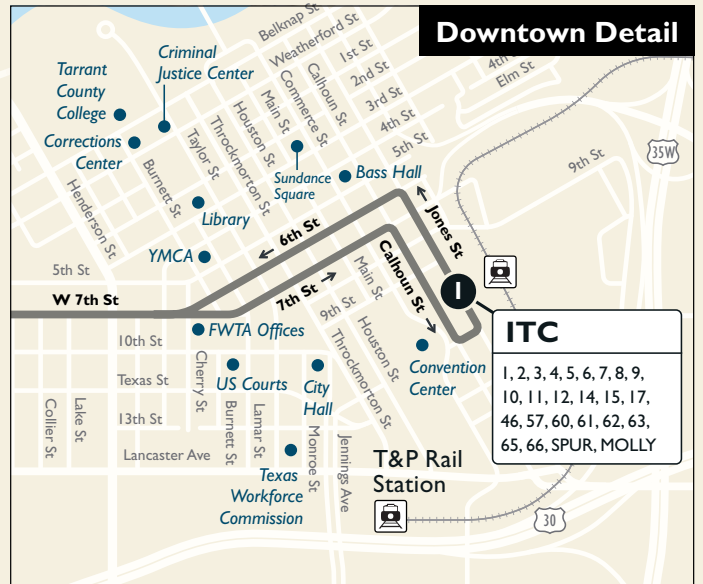

57

Downtown Fort Worth

Map Key

-  Route Line
-  Scheduled timepoint
-  Transfer Center
-  Transfer to other buses

Downtown Detail

ITC
 1, 2, 3, 4, 5, 6, 7, 8, 9,
 10, 11, 12, 14, 15, 17,
 46, 57, 60, 61, 62, 63,
 65, 66, SPUR, MOLLY

Effective
 May 22, 2016

Burnett Plaza | 801 Cherry Street | Suite 850 | Fort Worth, Texas 76102
 Customer Service: 817.215.8600 | www.FWTA.org | @TheTFortWorth

Weekdays

To Downtown

JPS Health Center	Camp Bowie & Bryant Irvin	I-30 & Hulen	7th & University	ITC Station
⑥	⑦	③	②	①
6:33	6:41	6:46	6:58	7:15
7:33	7:41	7:46	7:58	8:15
8:33	8:41	8:46	8:58	9:15
No Midday Service				
2:33	2:41	2:46	2:58	3:15
3:33	3:41	3:46	3:58	4:15
4:33	4:41	4:46	4:58	5:15
5:33	5:41	5:46	5:58	6:15
6:33	6:41	6:46	6:58	7:15
7:33	7:41	—	—	—

From Downtown

ITC Station	7th & University	I-30 & Hulen	Horne & Camp Bowie	Walmart Market	JPS Health Center
①	②	③	④	⑤	⑥
—	—	—	6:04	6:23	6:30
—	—	—	7:04	7:23	7:30
7:30	7:48	7:59	8:04	8:23	8:30
No Midday Service					
1:30	1:48	1:59	2:04	2:23	2:30
2:30	2:48	2:59	3:04	3:23	3:30
3:30	3:48	3:59	4:04	4:23	4:30
4:30	4:48	4:59	5:04	5:23	5:30
5:30	5:48	5:59	6:04	6:23	6:30
6:30	6:48	6:59	7:04	7:23	7:30