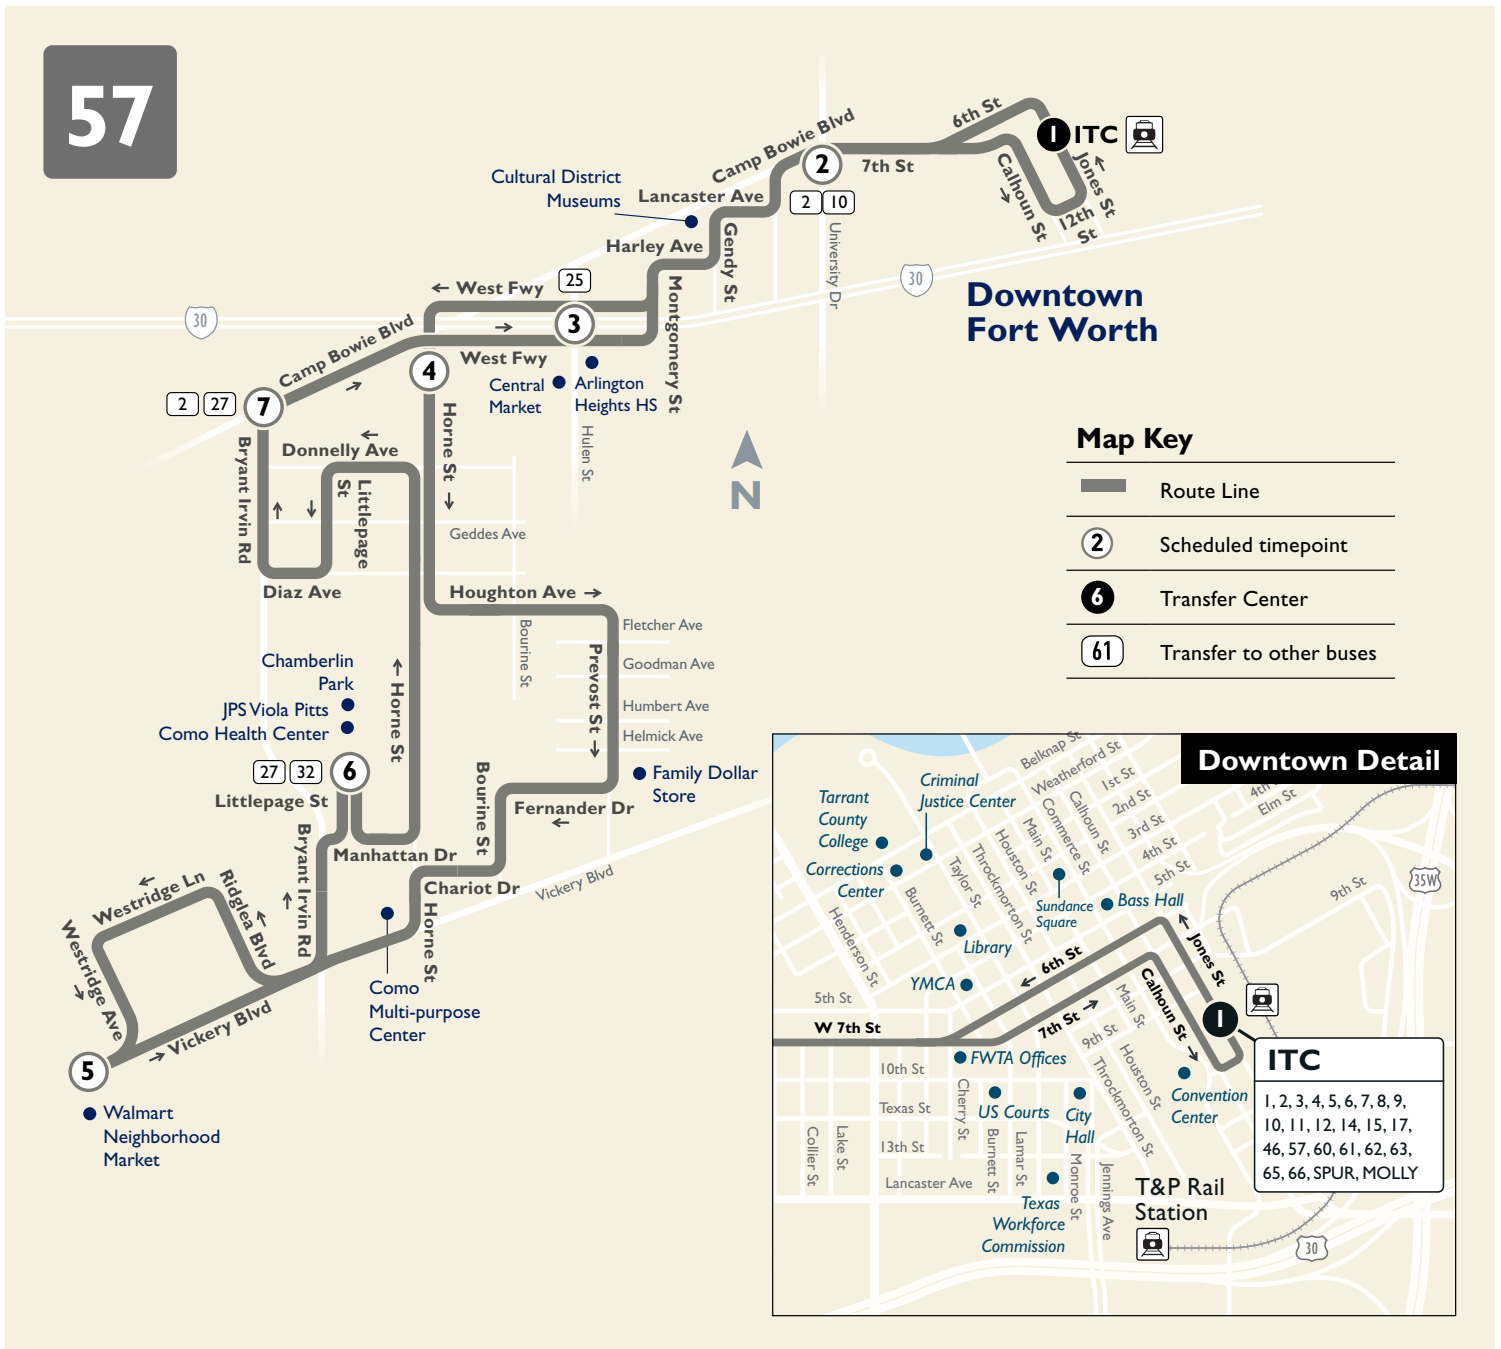

57

Downtown Fort Worth

Map Key

-  Route Line
-  Scheduled timepoint
-  Transfer Center
-  Transfer to other buses

Downtown Detail

ITC
 1, 2, 3, 4, 5, 6, 7, 8, 9,
 10, 11, 12, 14, 15, 17,
 46, 57, 60, 61, 62, 63,
 65, 66, SPUR, MOLLY

Effective
 May 22, 2016

Burnett Plaza | 801 Cherry Street | Suite 850 | Fort Worth, Texas 76102
 Customer Service: 817.215.8600 | www.FWTA.org | @TheTFortWorth

Weekdays

To Downtown

JPS Health Center	Camp Bowie & Bryant Irvin	I-30 & Hulen	7th & University	ITC Station
⑥	⑦	③	②	①
6:33	6:41	6:46	6:58	7:15
7:33	7:41	7:46	7:58	8:15
8:33	8:41	8:46	8:58	9:15
No Midday Service				
2:33	2:41	2:46	2:58	3:15
3:33	3:41	3:46	3:58	4:15
4:33	4:41	4:46	4:58	5:15
5:33	5:41	5:46	5:58	6:15
6:33	6:41	6:46	6:58	7:15
7:33	7:41	—	—	—

From Downtown

ITC Station	7th & University	I-30 & Hulen	Horne & Camp Bowie	Walmart Market	JPS Health Center
①	②	③	④	⑤	⑥
—	—	—	6:04	6:23	6:30
—	—	—	7:04	7:23	7:30
7:30	7:48	7:59	8:04	8:23	8:30
No Midday Service					
1:30	1:48	1:59	2:04	2:23	2:30
2:30	2:48	2:59	3:04	3:23	3:30
3:30	3:48	3:59	4:04	4:23	4:30
4:30	4:48	4:59	5:04	5:23	5:30
5:30	5:48	5:59	6:04	6:23	6:30
6:30	6:48	6:59	7:04	7:23	7:30

PM Times

No Service on Saturday, Sunday or Holidays