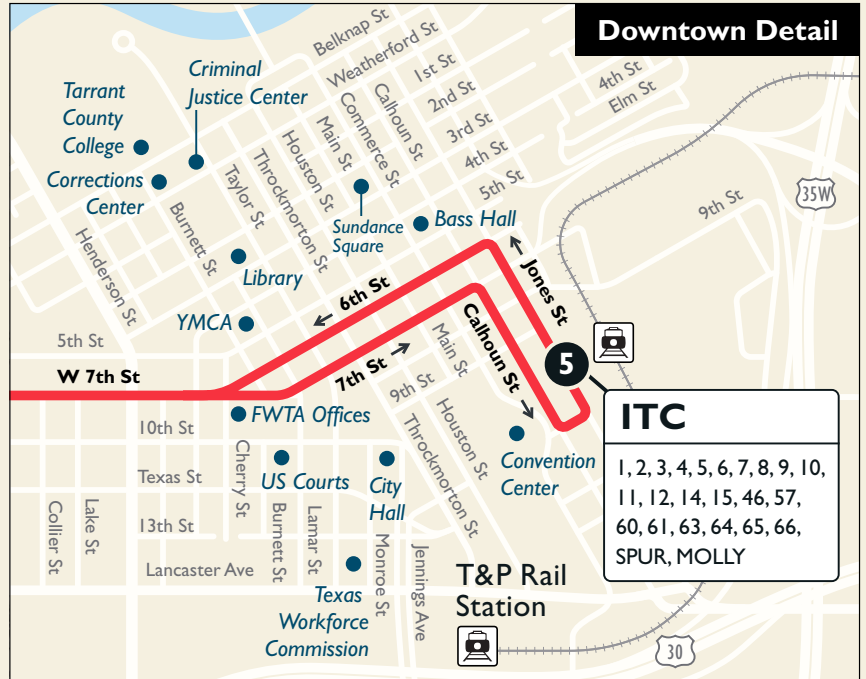

2 Camp Bowie

Map Key

-  Route Line
-  Scheduled timepoint
-  Transfer Center
-  Transfer to other buses
-  Trinity Railway Express

Visit nextbus.com for real-time bus location info

Effective
April 9, 2017

Burnett Plaza | 801 Cherry Street
Suite 850 | Fort Worth, Texas 76102
Customer Service: 817.215.8600 |
www.FWTA.org | @TheTFortWorth

Weekdays

To Downtown

From Downtown

Ridgmar Mall	Camp Bowie & Bryant Irvin	Camp Bowie & Hulen	Camp Bowie & University	ITC Station	ITC Station	Camp Bowie & University	Camp Bowie & Hulen	Camp Bowie & Bryant Irvin	Ridgmar Mall
1	2	3	4	5	5	4	3	2	1
4:54	5:06	5:14	5:24	5:40	5:45	5:57	6:05	6:11	6:22
5:29	5:41	5:49	5:59	6:12	6:15	6:27	6:35	6:41	6:52
5:44	5:56	6:04	6:14	6:30	6:30	6:42	6:50	6:56	7:07
5:59	6:11	6:19	6:29	6:45	6:45	6:57	7:05	7:11	7:22
6:14	6:26	6:34	6:44	7:00	7:00	7:12	7:20	7:26	7:37
6:29	6:41	6:49	6:59	7:15	7:15	7:27	7:35	7:41	7:52
6:44	6:56	7:04	7:14	7:30	7:30	7:42	7:50	7:56	8:07
6:59	7:11	7:19	7:29	7:45	7:45	7:57	8:05	8:11	8:22
Then every 15 minutes until:					Then every 15 minutes until:				
6:29	6:41	6:49	6:59	7:15	7:18	7:27	7:35	7:41	7:51
7:14	7:26	7:34	7:44	8:00	8:15	8:27	8:35	8:41	8:51
7:31	7:43	7:51	8:00	8:15	9:15	9:27	9:35	9:41	9:51
8:31	8:43	8:51	9:00	9:15	10:15	10:27	10:35	10:41	10:51
9:31	9:43	9:51	10:00	10:15					

From Downtown

ITC Station	Camp Bowie & University	Camp Bowie & Hulen	Camp Bowie & Bryant Irvin	Ridgmar Mall
7:15	7:27	7:35	7:41	7:52
8:15	8:27	8:35	8:41	8:52
9:15	9:27	9:35	9:41	9:52
10:15	10:27	10:35	10:41	10:52
11:15	11:27	11:35	11:41	11:52
12:15	12:27	12:35	12:41	12:52
1:15	1:27	1:35	1:41	1:52
2:15	2:27	2:35	2:41	2:52
3:15	3:27	3:35	3:41	3:52
4:15	4:27	4:35	4:41	4:52
5:15	5:27	5:35	5:41	5:52
6:15	6:27	6:35	6:41	6:52
7:15	7:27	7:35	7:41	7:52