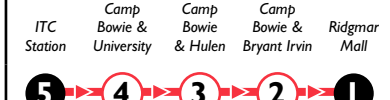

From Downtown

ITC Station	Camp Bowie & University	Camp Bowie & Hulen	Camp Bowie & Bryant Irvin	Ridgmar Mall
7:15	7:27	7:35	7:41	7:52
8:15	8:27	8:35	8:41	8:52
9:15	9:27	9:35	9:41	9:52
10:15	10:27	10:35	10:41	10:52
11:15	11:27	11:35	11:41	11:52
12:15	12:27	12:35	12:41	12:52
1:15	1:27	1:35	1:41	1:52
2:15	2:27	2:35	2:41	2:52
3:15	3:27	3:35	3:41	3:52
4:15	4:27	4:35	4:41	4:52
5:15	5:27	5:35	5:41	5:52
6:15	6:27	6:35	6:41	6:52
7:15	7:27	7:35	7:41	7:52

PM Times

Effective
April 9, 2017