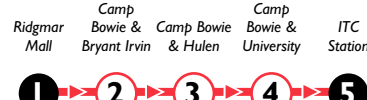

Sunday & Major Holidays

To Downtown

Ridgmar Mall	Camp Bowie & Bryant Irvin	Camp Bowie & Hulen	Camp Bowie & University	ITC Station
6:32	6:44	6:51	7:00	7:15
7:32	7:44	7:51	8:00	8:15
8:32	8:44	8:51	9:00	9:15
9:32	9:44	9:51	10:00	10:15
10:32	10:44	10:51	11:00	11:15
11:32	11:44	11:51	12:00	12:15
12:32	12:44	12:51	1:00	1:15
1:32	1:44	1:51	2:00	2:15
2:32	2:44	2:51	3:00	3:15
3:32	3:44	3:51	4:00	4:15
4:32	4:44	4:51	5:00	5:15
5:32	5:44	5:51	6:00	6:15
6:32	6:44	6:51	7:00	7:15