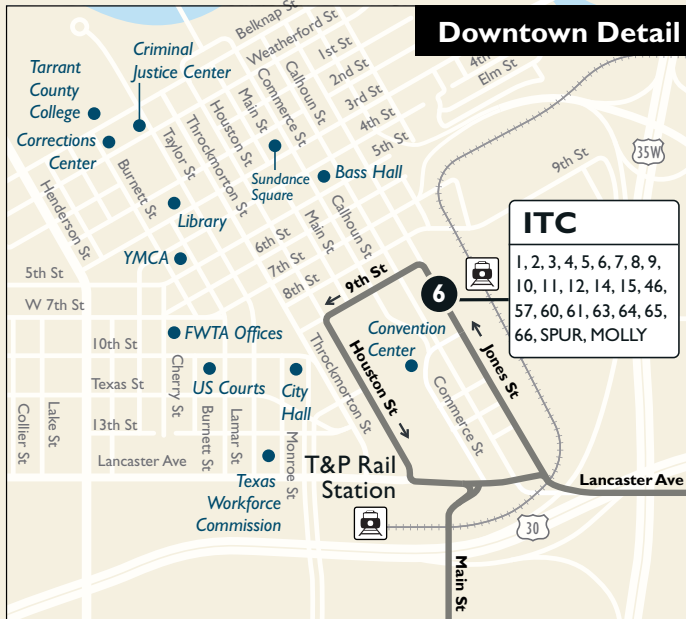

**14**

**Sylvania/  
NE 28th**

**Map Key**

-  Route Line
-  Saturday/Sunday Only
-  Scheduled timepoint
-  Transfer Center
-  Transfer to other buses
-  Trinity Railway Express

**Downtown Detail**

**ITC**  
1, 2, 3, 4, 5, 6, 7, 8, 9,  
10, 11, 12, 14, 15, 46,  
57, 60, 61, 63, 64, 65,  
66, SPUR, MOLLY

**From Downtown**

ITC Station	Pine & Lancaster	Walmart	Sylvania & 28th	Northside Transfer
<b>5</b>	<b>4</b>	<b>3</b>	<b>2</b>	<b>1</b>
6:15	6:29	6:45	7:08	7:14
6:45	6:59	7:15	7:38	7:44
7:15	7:29	7:45	8:08	8:14
7:45	7:59	8:15	8:38	8:44
8:15	8:29	8:45	9:08	9:14
8:45	8:59	9:15	9:38	9:44
9:15	9:29	9:45	10:08	10:14
10:15	10:29	10:45	11:08	11:14
11:15	11:29	11:45	12:08	12:14
12:15	12:29	12:45	1:08	1:14
1:15	1:29	1:45	2:08	2:14
2:15	2:29	2:45	3:08	3:14
3:15	3:29	3:45	4:08	4:14
3:45	3:59	4:15	4:38	4:44
4:15	4:29	4:45	5:08	5:14
4:45	4:59	5:15	5:38	5:44
5:15	5:29	5:45	6:08	6:14
5:45	5:59	6:15	6:38	6:44
6:15	6:29	6:45	7:08	7:14
7:15	7:29	7:45	8:08	8:14
8:15	8:29	8:45	9:08	9:14
9:15	9:29	9:45	10:08	10:14
10:15	10:29	10:45	11:08	11:14

**Weekends & Major Holidays**

**From Downtown**

ITC Station	Pine & Lancaster	Walmart	Sylvania & 28th	Northside Transfer
<b>5</b>	<b>4</b>	<b>3</b>	<b>2</b>	<b>1</b>
7:15	7:29	7:45	8:08	8:14
8:15	8:29	8:45	9:08	9:14
9:15	9:29	9:45	10:08	10:14
10:15	10:29	10:45	11:08	11:14
11:15	11:29	11:45	12:08	12:14
12:15	12:29	12:45	1:08	1:14
1:15	1:29	1:45	2:08	2:14
2:15	2:29	2:45	3:08	3:14
3:15	3:29	3:45	4:08	4:14
4:15	4:29	4:45	5:08	5:14
5:15	5:29	5:45	6:08	6:14
6:15	6:29	6:45	7:08	7:14
7:15	7:29	7:45	8:08	8:14
8:15	8:29	8:45	9:08	9:14
9:15	9:29	9:45	10:08	10:14
10:15	10:29	10:45	11:08	11:14