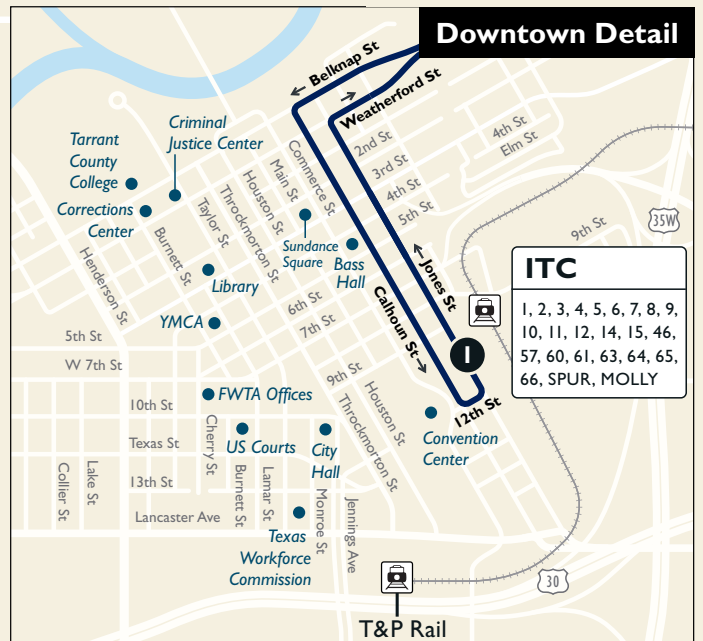

**12**

**Samuels / Mercantile Center**

**Map Key**

-  Route Line
-  Scheduled timepoint
-  Transfer Center
-  Transfer to other buses
-  Trinity Railway Express

Visit [nextbus.com](http://nextbus.com) for real-time bus location info

**From Downtown**

ITC Station	Northside & Samuels	Northside Transfer Center	Decatur & 28th Street	Deen & Long	Tanacross & Beach
1	2	3	4	5	6
6:15	6:25	6:34	6:36	6:40	7:00
6:45	6:55	7:04	7:06	7:10	7:30
7:15	7:25	7:34	7:36	7:40	8:00
7:45	7:55	8:04	8:06	8:10	8:30
8:15	8:25	8:34	8:36	8:40	9:00
8:45	8:55	9:04	9:06	9:10	9:30
9:15	9:25	9:34	9:36	9:40	10:00
Then every 60 minutes until:					
3:15	3:25	3:34	3:36	3:40	4:00
Then every 30 minutes until:					
6:15	6:25	6:34	6:36	6:40	7:00
7:15	7:25	7:34	7:36	7:40	8:00
8:15	8:25	8:34	8:36	8:40	9:00
9:15	9:25	9:34	9:36	9:40	10:00
10:15	10:25	10:34	10:36	10:40	11:00

**Weekends & Major Holidays**

**From Downtown**

ITC Station	Northside & Samuels	Northside Transfer Center	Decatur & 28th Street	Deen & Long	Tanacross & Beach
1	2	3	4	5	6
6:15	6:25	6:34	6:36	6:40	7:00
7:15	7:25	7:34	7:36	7:40	8:00
8:15	8:25	8:34	8:36	8:40	9:00
9:15	9:25	9:34	9:36	9:40	10:00
10:15	10:25	10:34	10:36	10:40	11:00
11:15	11:25	11:34	11:36	11:40	12:00
12:15	12:25	12:34	12:36	12:40	1:00
1:15	1:25	1:34	1:36	1:40	2:00
2:15	2:25	2:34	2:36	2:40	3:00
3:15	3:25	3:34	3:36	3:40	4:00
4:15	4:25	4:34	4:36	4:40	5:00
5:15	5:25	5:34	5:36	5:40	6:00
6:15	6:25	6:34	6:36	6:40	7:00
7:15	7:25	7:34	7:36	7:40	8:00
8:15	8:25	8:34	8:36	8:40	9:00
9:15	9:25	9:34	9:36	9:40	10:00
10:15	10:25	10:34	10:36	10:40	11:00