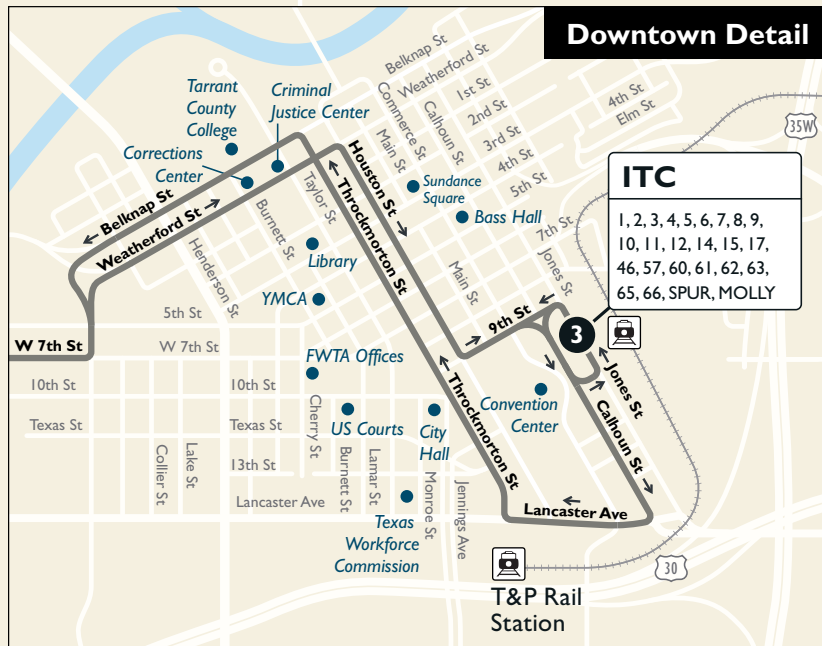

10

Map Key

-  Route Line
-  Scheduled timepoint
-  Transfer Center
-  Transfer to other buses
-  Trinity Railway Express

Weekdays

To Downtown

Sondra & Bailey	Carroll & Weisenberger	ITC Station
1	2	3
5:47	5:56	6:12
6:47	6:56	7:15
7:47	7:56	8:15
8:47	8:56	9:15
9:47	9:56	10:15
10:47	10:56	11:15
11:47	11:56	12:15
12:47	12:56	1:15
1:47	1:56	2:15
2:47	2:56	3:15
3:47	3:56	4:15
4:47	4:56	5:15
5:47	5:56	6:15
6:47	6:56	7:15

From Downtown

ITC Station	Carroll & Weisenberger	Sondra & Bailey
3	2	1
6:15	6:34	6:45
7:15	7:34	7:45
8:15	8:34	8:45
9:15	9:34	9:45
10:15	10:34	10:45
11:15	11:34	11:45
12:15	12:34	12:45
1:15	1:34	1:45
2:15	2:34	2:45
3:15	3:34	3:45
4:15	4:34	4:45
5:15	5:34	5:45
6:15	6:34	6:45
7:15	7:34	7:45

Saturday

To Downtown

Sondra & Bailey	Carroll & Weisenberger	ITC Station
1	2	3
5:47	5:56	6:15
6:47	6:56	7:15
7:47	7:56	8:15
8:47	8:56	9:15
9:47	9:56	10:15
10:47	10:56	11:15
11:47	11:56	12:15
12:47	12:56	1:15
1:47	1:56	2:15
2:47	2:56	3:15
3:47	3:56	4:15
4:47	4:56	5:15
5:47	5:56	6:15

From Downtown

ITC Station	Carroll & Weisenberger	Sondra & Bailey
3	2	1
6:15	6:34	6:45
7:15	7:34	7:45
8:15	8:34	8:45
9:15	9:34	9:45
10:15	10:34	10:45
11:15	11:34	11:45
12:15	12:34	12:45
1:15	1:34	1:45
2:15	2:34	2:45
3:15	3:34	3:45
4:15	4:34	4:45
5:15	5:34	5:45
6:15	6:34	6:45